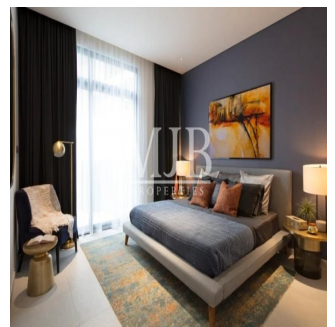

Penthouse

New 3 Bedroom Beverly Residence Jumeirah Village Circle.

Spanje, Andalusië, Torremolinos, , , ,

VERKOOPPRIJS

USD 1259763.00

- 1400 qft
- 0 kamers
- 3 slaapkamers
- 3 badkamers
- 3 vloeren
- 3 qft Landoppervlak
- 3 Parkeerplaatsen

Pete Parker
Prkk
Vancouver, Canada - Plaatselijke tijd

598 3453645645

MJB Properties proudly presents Beverly Residence in District 13, Jumeirah Village Circle. Property Description- G+4 Building 3BR Apartment Size - 1400 sq. ft. Balcony With Kitchen White Goods Fully Fitted Soft Touch Finishing Swimming Pool Gymnasium

Verkrijgbaar Bij: 01.01.1970

Vloeren: 4 Vloeren: 4 Bouwjaar: 2017 Parkeerplaatsen: 4 Bouwjaar: 2017 Type: Kantoor

Introducing Beverly Residence a gathering of beautiful homes at Dubai's one of the most desired destination Jumeirah Village Circle (JVC). Developer HMB Homes offering pleasantly crafted apartments in various sizes and panoramic views of lush green surroundings. Beverly Residence is situated close to the central park in JVC. Inhabitants have easy access to a number of community Amenities. The project, also offers a fabulous range of business, recreational and leisure Facilities in a serene village setting including sports grounds, a community pool and The Circle Mall featuring around 200 retail stores, a superstore and a multi-screen cinema.