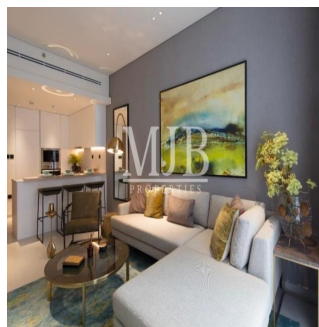

Pete Parker
Prkk
Vancouver, Canada - Plaatselijke tijd

598 3453645645

MJB Properties proudly presents Beverly Residence in District 13, Jumeirah Village Circle. Property Description- G+4 Building 3BR Apartment Size - 1400 sq. ft. Balcony With Kitchen White Goods Fully Fitted Soft Touch Finishing Swimming Pool Gymnasium

Verkrijgbaar Bij: 01.01.1970

Vloeren: 4 Vloeren: 4 Bouwjaar: 2017 Parkeerplaatsen: 4 Bouwjaar: 2017 Type: Kantoor

Introducing Beverly Residence a gathering of beautiful homes at Dubai's one of the most desired destination Jumeirah Village Circle (JVC). Developer HMB Homes offering pleasantly crafted apartments in various sizes and panoramic views of lush green surroundings. Beverly Residence is situated close to the central park in JVC. Inhabitants have easy access to a number of community Amenities. The project, also offers a fabulous range of business, recreational and leisure Facilities in a serene village setting including sports grounds, a community pool and The Circle Mall featuring around 200 retail stores, a superstore and a multi-screen cinema.