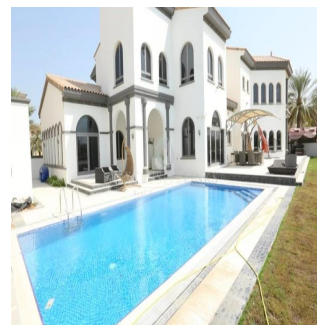

## Exclusive Signature Villas Frond K Palm Jumeirah

Zuid-Afrika, Gauteng, Sandton, , , ,

VERKOOPPRIJS

**USD 19000000.00**

7000 qft 1 kamers 1 slaapkamers 1 badkamers

1 vloeren 1 qft Landoppervlak 1 Parkeerplaatsen

**Jcm Bienes Ra?ces**

Jcm Bienes Ra?ces

Naucalpan de Juárez, Mexico - Plaatselijke tijd

+52 55 8421 5859

Henry Wiltshire International is pleased to present this exclusive luxury villa for sale on Palm Jumeirah. This property is located halfway up the K frond on this iconic development and offers outstanding views of the Dubai Marina Skyline across the vast sea. This Signature Villa sits on a plot size of 13,400 sqft and is the most popular style due to its fantastic open layout and has been well maintained throughout. The villa is arranged over two floors and boasts five bedrooms finished with beautiful interiors, high ceilings and large windows that fill the home with natural light. The ground floor comprises a large modern kitchen and two separate dining areas along with a study overlooking the beautifully landscaped garden & swimming pool. There is a guest bedroom & ensuite with its own side entrance. The master bedroom is located on the first floor with a large balcony and their own en-suites along with the remaining three bedrooms.