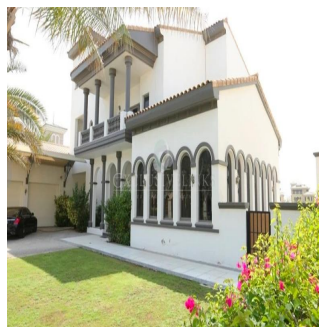

Penthouse

Exclusive Signature Villas Frond K Palm Jumeirah

Zuid-Afrika, Gauteng, Sandton, , , ,

VERKOOPPRIJS

\$ 19000000.00

7000 qft 1 kamers 1 slaapkamers 1 badkamers

1 vloeren 1 qft Landoppervlak 1 Parkeerplaatsen

**Jcm Bienes Ra?ces**

Jcm Bienes Ra?ces

Naucalpan de Juárez, Mexico - Plaatselijke tijd

+52 55 8421 5859

Henry Wiltshire International is pleased to present this exclusive luxury villa for sale on Palm Jumeirah. This property is located halfway up the K frond on this iconic development and offers outstanding views of the Dubai Marina Skyline across the vast sea. This Signature Villa sits on a plot size of 13,400 sqft and is the most popular style due to its fantastic open layout and has been well maintained throughout. The villa is arranged over two floors and boasts five bedrooms finished with beautiful interiors, high ceilings and large windows that fill the home with natural light. The ground floor comprises a large modern kitchen and two separate dining areas along with a study overlooking the beautifully landscaped garden & swimming pool. There is a guest bedroom & ensuite with its own side entrance. The master bedroom is located on the first floor with a large balcony and their own en-suites along with the remaining three bedrooms.

Verkrijgbaar Bij: 01.01.1970

Vloeren: 4 Vloeren: 4 Bouwjaar: 2017 Parkeerplaatsen: 4 Bouwjaar: 2017

Type: Kantoor

Vorzieningen

ID Identificación de la propiedad

Vorzieningen Buitenshuis