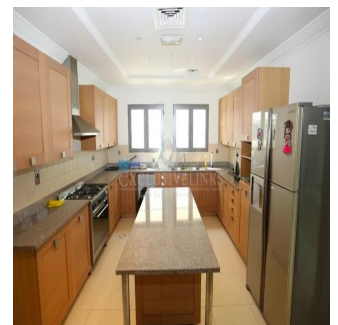

**Jcm Bienes Ra?ces**

Jcm Bienes Ra?ces

Naucalpan de Juárez, Mexico - Plaatselijke tijd

+52 55 8421 5859

Henry Wiltshire International is pleased to present this exclusive luxury villa for sale on Palm Jumeirah. This property is located halfway up the K frond on this iconic development and offers outstanding views of the Dubai Marina Skyline across the vast sea. This Signature Villa sits on a plot size of 13,400 sqft and is the most popular style due to its fantastic open layout and has been well maintained throughout. The villa is arranged over two floors and boasts five bedrooms finished with beautiful interiors, high ceilings and large windows that fill the home with natural light. The ground floor comprises a large modern kitchen and two separate dining areas along with a study overlooking the beautifully landscaped garden & swimming pool. There is a guest bedroom & ensuite with its own side entrance. The master bedroom is located on the first floor with a large balcony and their own en-suites along with the remaining three bedrooms.