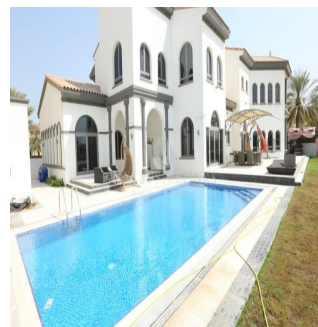

Penthouse

Exclusive Signature Villas Frond K Palm Jumeirah

Zuid-Afrika, Gauteng, Sandton, , , ,

VERKOOPPRIJS

\$ 19000000.00

7000 qft 1 kamers 1 slaapkamers 1 badkamers

1 vloeren 1 qft Landoppervlak 1 Parkeerplaatsen

**Jcm Bienes Ra?ces**

Jcm Bienes Ra?ces

Naucalpan de Juárez, Mexico - Plaatselijke tijd

+52 55 8421 5859

Henry Wiltshire International is pleased to present this exclusive luxury villa for sale on Palm Jumeirah. This property is located halfway up the K frond on this iconic development and offers outstanding views of the Dubai Marina Skyline across the vast sea. This Signature Villa sits on a plot size of 13,400 sqft and is the most popular style due to its fantastic open layout and has been well maintained throughout. The villa is arranged over two floors and boasts five bedrooms finished with beautiful interiors, high ceilings and large windows that fill the home with natural light. The ground floor comprises a large modern kitchen and two separate dining areas along with a study overlooking the beautifully landscaped garden & swimming pool. There is a guest bedroom & ensuite with its own side entrance. The master bedroom is located on the first floor with a large balcony and their own en-suites along with the remaining three bedrooms.

Verkrijgbaar Bij: 01.01.1970

Vloeren: 4 Vloeren: 4 Bouwjaar: 2017 Parkeerplaatsen: 4 Bouwjaar: 2017

Type: Kantoor

Vorzieningen

ID Identificación de la propiedad

Vorzieningen Buitenshuis