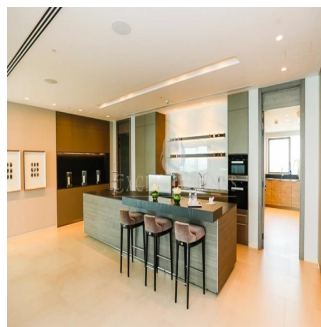

Penthouse

Mansion 1 - The Alef Residences

Zuid-Afrika, Gauteng, Germiston (Germiston), , ,

VERKOOPPRIJS

\$ 70000000.00

- 🏠 13894 qft
- 🛏️ kamers
- 🛏️ 4 slaapkamers
- 🚿 6 badkamers
- 🏠 6 vloeren
- 📏 6 qft Landoppervlak
- 🅅 6 Parkeerplaatsen

Jcm Bienes Ra?ces
 Jcm Bienes Ra?ces
 Naucalpan de Juárez, Mexico - Plaatselijke tijd

☎️ **+52 55 8421 5859**

Henry Wiltshire International is please to present to the market Alef Residences a very unique development, with a total of 104 homes spread out over 8 different mansions with each mansion having its own private lobby and 2 elevators servicing a maximum of only 14 apartments with just 2 apartments per floor. The Alef Residences will be serviced by the five star W Hotel Palm Jumeirah that we are building right next door, owners of the Alef Residences will receive VIP access and treatment to all of the amenities in the W Hotel including also room service and housekeeping if required. The W Hotel will have 5 restaurants, 4 bars, 4 swimming pools, roof top sunset bar, gym, spa and VIP rooms that will all be available to the owners of The Henry Wiltshire International Alef Residences on Palm.