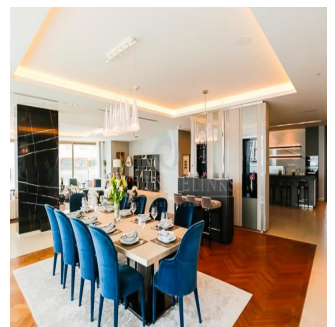

Penthouse

Mansion 1 - The Alef Residences

Zuid-Afrika, Gauteng, Germiston (Germiston), , ,

VERKOOPPRIJS

USD 70000000.00

- 🏠 13894 qft
- 🛏️ kamers
- 🛏️ 4 slaapkamers
- 🚿 6 badkamers
- 🏠 6 vloeren
- 📐 6 qft Landoppervlak
- 📐 6 Parkeerplaatsen

Jcm Bienes Ra?ces
 Jcm Bienes Ra?ces
 Naucalpan de Juárez, Mexico - Plaatselijke tijd

+52 55 8421 5859

Henry Wiltshire International is please to present to the market Alef Residences a very unique development, with a total of 104 homes spread out over 8 different mansions with each mansion having its own private lobby and 2 elevators servicing a maximum of only 14 apartments with just 2 apartments per floor. The Alef Residences will be serviced by the five star W Hotel Palm Jumeirah that we are building right next door, owners of the Alef Residences will receive VIP access and treatment to all of the amenities in the W Hotel including also room service and housekeeping if required. The W Hotel will have 5 restaurants, 4 bars, 4 swimming pools, roof top sunset bar, gym, spa and VIP rooms that will all be available to the owners of The Henry Wiltshire International Alef Residences on Palm.