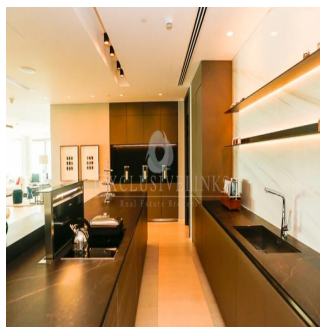

Penthouse

Mansion 1 - The Alef Residences

Zuid-Afrika, Gauteng, Germiston (Germiston), , ,

VERKOOPPRIJS

\$ 70000000.00

- 🏠 13894 qft
- 🛏️ kamers
- 🛏️ 4 slaapkamers
- 🚿 6 badkamers
- 🏠 6 vloeren
- 📏 6 qft Landoppervlak
- 🅅 6 Parkeerplaatsen

Jcm Bienes Ra?ces
 Jcm Bienes Ra?ces
 Naucalpan de Juárez, Mexico - Plaatselijke tijd

☎️ **+52 55 8421 5859**

Henry Wiltshire International is please to present to the market Alef Residences a very unique development, with a total of 104 homes spread out over 8 different mansions with each mansion having its own private lobby and 2 elevators servicing a maximum of only 14 apartments with just 2 apartments per floor. The Alef Residences will be serviced by the five star W Hotel Palm Jumeirah that we are building right next door, owners of the Alef Residences will receive VIP access and treatment to all of the amenities in the W Hotel including also room service and housekeeping if required. The W Hotel will have 5 restaurants, 4 bars, 4 swimming pools, roof top sunset bar, gym, spa and VIP rooms that will all be available to the owners of The Henry Wiltshire International Alef Residences on Palm.