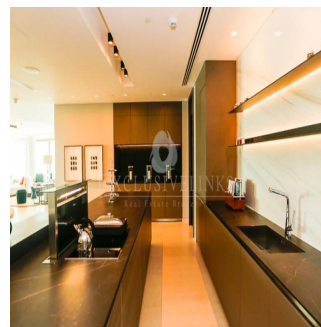

Penthouse

Mansion 1 - The Alef Residences

Zuid-Afrika, Gauteng, Germiston (Germiston), , ,

VERKOOPPRIJS

USD 70000000.00

- 🏠 13894 qft
- 🛏️ kamers
- 🛏️ 4 slaapkamers
- 🚿 6 badkamers
- 🏠 6 vloeren
- 📐 6 qft Landoppervlak
- 📐 6 Parkeerplaatsen

Jcm Bienes Ra?ces
 Jcm Bienes Ra?ces
 Naucalpan de Juárez, Mexico - Plaatselijke tijd

+52 55 8421 5859

Henry Wiltshire International is please to present to the market Alef Residences a very unique development, with a total of 104 homes spread out over 8 different mansions with each mansion having its own private lobby and 2 elevators servicing a maximum of only 14 apartments with just 2 apartments per floor. The Alef Residences will be serviced by the five star W Hotel Palm Jumeirah that we are building right next door, owners of the Alef Residences will receive VIP access and treatment to all of the amenities in the W Hotel including also room service and housekeeping if required. The W Hotel will have 5 restaurants, 4 bars, 4 swimming pools, roof top sunset bar, gym, spa and VIP rooms that will all be available to the owners of The Henry Wiltshire International Alef Residences on Palm.