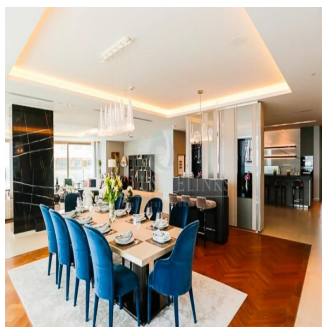

Penthouse

Mansion 1 - The Alef Residences

Zuid-Afrika, Gauteng, Germiston (Germiston), , ,

VERKOOPPRIJS

\$ 70000000.00

- 🏠 13894 qft
- 🛏️ kamers
- 🛏️ 4 slaapkamers
- 🚿 6 badkamers
- 🏠 6 vloeren
- 📏 6 qft Landoppervlak
- 🅅 6 Parkeerplaatsen

Jcm Bienes Ra?ces
 Jcm Bienes Ra?ces
 Naucalpan de Juárez, Mexico - Plaatselijke tijd

☎️ **+52 55 8421 5859**

Henry Wiltshire International is please to present to the market Alef Residences a very unique development, with a total of 104 homes spread out over 8 different mansions with each mansion having its own private lobby and 2 elevators servicing a maximum of only 14 apartments with just 2 apartments per floor. The Alef Residences will be serviced by the five star W Hotel Palm Jumeirah that we are building right next door, owners of the Alef Residences will receive VIP access and treatment to all of the amenities in the W Hotel including also room service and housekeeping if required. The W Hotel will have 5 restaurants, 4 bars, 4 swimming pools, roof top sunset bar, gym, spa and VIP rooms that will all be available to the owners of The Henry Wiltshire International Alef Residences on Palm.