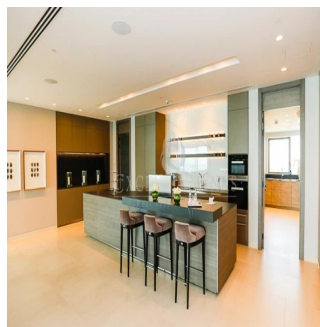

Penthouse

Mansion 1 - The Alef Residences

Zuid-Afrika, Gauteng, Germiston (Germiston), , ,

VERKOOPPRIJS

USD 70000000.00

- 🏠 13894 qft
- 🛏️ kamers
- 🛏️ 4 slaapkamers
- 🚿 6 badkamers
- 🏠 6 vloeren
- 📐 6 qft Landoppervlak
- 📐 6 Parkeerplaatsen

Jcm Bienes Ra?ces
 Jcm Bienes Ra?ces
 Naucalpan de Juárez, Mexico - Plaatselijke tijd

+52 55 8421 5859

Henry Wiltshire International is please to present to the market Alef Residences a very unique development, with a total of 104 homes spread out over 8 different mansions with each mansion having its own private lobby and 2 elevators servicing a maximum of only 14 apartments with just 2 apartments per floor. The Alef Residences will be serviced by the five star W Hotel Palm Jumeirah that we are building right next door, owners of the Alef Residences will receive VIP access and treatment to all of the amenities in the W Hotel including also room service and housekeeping if required. The W Hotel will have 5 restaurants, 4 bars, 4 swimming pools, roof top sunset bar, gym, spa and VIP rooms that will all be available to the owners of The Henry Wiltshire International Alef Residences on Palm.