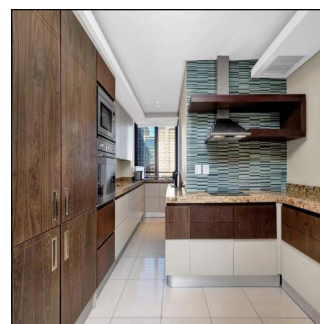

Nelson Ferreira

Pam Golding Properties Hyde Park

Sandton, South Africa - Plaatselijke tijd

27 82 600 4455

Executive living The Regent offers secure executive living at its very best. This spacious 2 bed 2.5 bath north facing lock up and go apartment is the ideal home for the person wanting all the conveniences of modern life without hassles. Excellent security with lift access straight into the apartment plus concierge, gym, spa, meeting rooms and restaurant. Invest in this superb lifestyle offering.