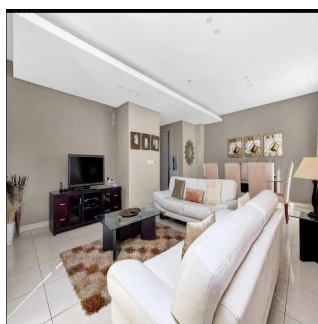

Nelson Ferreira

Pam Golding Properties Hyde Park

Sandton, South Africa - Plaatselijke tijd

27 82 600 4455

Executive living The Regent offers secure executive living at its very best. This spacious 2 bed 2.5 bath north facing lock up and go apartment is the ideal home for the person wanting all the conveniences of modern life without hassles. Excellent security with lift access straight into the apartment plus concierge, gym, spa, meeting rooms and restaurant. Invest in this superb lifestyle offering.