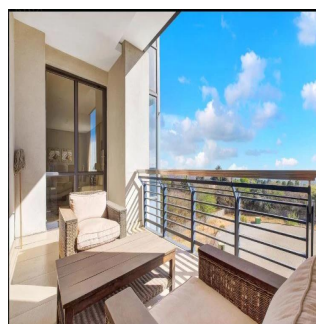

Penthouse

Executive 2 Bedroom Apartment For Sale In Morningside, Sandton

Zuid-Afrika, Gauteng, Sandton, , , 2057,

VERKOOPPRIJS

\$ 384450.00

149 qm 4 kamers 2 slaapkamers 2 badkamers

2 vloeren 2 qm Landoppervlak 2 Parkeerplaatsen

Nelson Ferreira

Pam Golding Properties Hyde Park

Sandton, South Africa - Plaatselijke tijd

27 82 600 4455

Executive living The Regent offers secure executive living at its very best. This spacious 2 bed 2.5 bath north facing lock up and go apartment is the ideal home for the person wanting all the conveniences of modern life without hassles. Excellent security with lift access straight into the apartment plus concierge, gym, spa, meeting rooms and restaurant. Invest in this superb lifestyle offering.