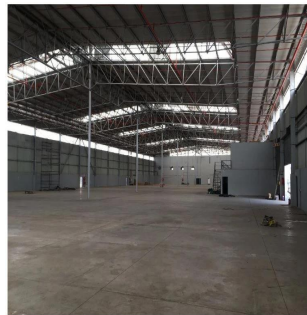

# Prime Warehouse For Sale In Linbro Park

Zuid-Afrika, West-Kaap, Mosselbaai, , , 2090,

- 8760 qm
- kamers
- slaapkamers
- badkamers
- vloeren
- qm Landoppervlak
- Parkeerplaatsen

**Angelica Palacio**

Provisa Grupo Inmobiliario

Playa del Carmen, Mexico - Plaatselijke tijd

+52 984 127 6169

LINBRO PARK PROPERTY FOR SALE - PRIME POSITION WITH FREEWAY EXPOSURE Prime 'AAA' Grade property located within Linbro Business Park with excellent exposure onto the N3 Freeway. This property offers the ultimate corporate image and is an exclusive opportunity. Warehouse features excellent height. Natural light, 4 large roller shutter doors with on grade access and dock levellers. Upmarket offices with showroom/basement. Available immediately. Option to lease also. Warehouse: app 6 000 sqm Offices/showroom: 2 760 sqm

Verkrijgbaar Bij: 13.05.2019

Vloeren: 4 Vloeren: 4 Bouwjaar: 2017 Parkeerplaatsen: 4 Bouwjaar: 2017 Type: Kantoor