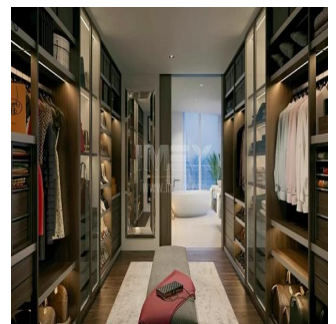

Penthouse

High-Quality Fully-Serviced 5 Bedroom Apartment Alef Residences Palm Jumeirah

Verenigde Arabische Emiraten, Dubai, Dubai, , , ,

VERKOOPPRIJS

$ 5444000.00

🏠 725 qm

🏠 kamers

🛏 5 slaapkamers 🚿 5 badkamers

🏠 5 vloeren

📐 5 qm
Landoppervlak

📐 5
Parkeerplaatsen

Pgs Realty
Pgs Realty
Panamá, Panama - Plaatselijke tijd

+507 391-8878

Verkrijgbaar Bij: 01.01.1970

Vloeren: 4

Vloeren: 4

Bouwjaar: 2017

Parkeerplaatsen: 4

Bouwjaar: 2017

Type: Kantoor