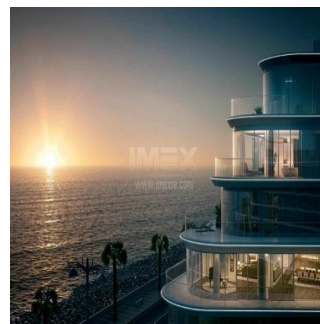

Penthouse

High-Quality Fully-Serviced 5 Bedroom Apartment Alef Residences Palm Jumeirah

Verenigde Arabische Emiraten, Dubai, Dubai, , , ,

VERKOOPPRIJS

$ 5444000.00

🏠 725 qm

🏠 kamers

🛏 5 slaapkamers 🚿 5 badkamers

🏠 5 vloeren

📐 5 qm
Landoppervlak

📐 5
Parkeerplaatsen

Pgs Realty
Pgs Realty
Panamá, Panama - Plaatselijke tijd

+507 391-8878

Verkrijgbaar Bij: 01.01.1970

Vloeren: 4

Vloeren: 4

Bouwjaar: 2017

Parkeerplaatsen: 4

Bouwjaar: 2017

Type: Kantoor