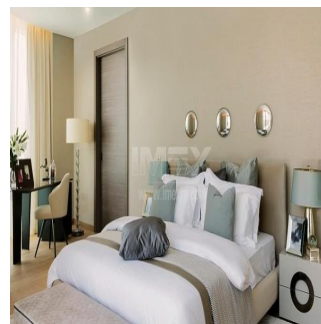

Penthouse

High End 2 Bedroom Hotel Apartment Alef Residences | Palm Jumeirah

VERKOOPPRIJS

\$ 4083000.00

- 446 qm
- kamers
- 2 slaapkamers
- 2 badkamers
- 2 vloeren
- 2 qm Landoppervlak
- 2 Parkeerplaatsen

Pgs Realty
Pgs Realty
Panamá, Panama - Plaatselijke tijd

+507 391-8878

Purchase one of 104 homes located in eight mansions featuring their own dedicated lobbies and private elevators on the western Crescent of Palm Jumeirah, the hottest high-end Dubai location. Ultra-premium fully-serviced 5 star apartments for investments and for comfort living. Up to 8 per cent annual ROI Lease Management Property Management Quality House-keeping Private Club 104 with 5-star VIP Service Seaview and 500-meters-long Private Beach Philippe Starck mixers Floor-to-ceiling Glass windows Private Beach Cabanas Landscaped Gardens Huge Wraparound Balconies