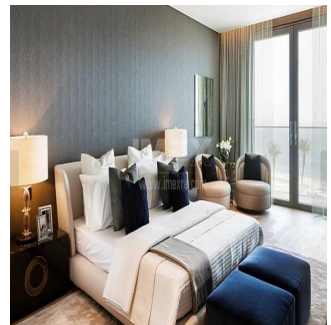

# High End 2 Bedroom Hotel Apartment Alef Residences | Palm Jumeirah

VERKOOPPRIJS

**USD 4083000.00**

- 446 qm
- kamers
- 2 slaapkamers
- 2 badkamers
- 2 vloeren
- 2 qm Landoppervlak
- 2 Parkeerplaatsen

**Pgs Realty**  
Pgs Realty  
Panamá, Panama - Plaatselijke tijd

+507 391-8878

Purchase one of 104 homes located in eight mansions featuring their own dedicated lobbies and private elevators on the western Crescent of Palm Jumeirah, the hottest high-end Dubai location. Ultra-premium fully-serviced 5 star apartments for investments and for comfort living. Up to 8 per cent annual ROI Lease Management Property Management Quality House-keeping Private Club 104 with 5-star VIP Service Seaview and 500-meters-long Private Beach Philippe Starck mixers Floor-to-ceiling Glass windows Private Beach Cabanas Landscaped Gardens Huge Wraparound Balconies