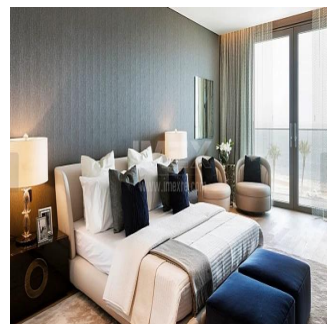

Penthouse

High End 2 Bedroom Hotel Apartment Alef Residences | Palm Jumeirah

VERKOOPPRIJS

\$ 4083000.00

- 446 qm
- kamers
- 2 slaapkamers
- 2 badkamers
- 2 vloeren
- 2 qm Landoppervlak
- 2 Parkeerplaatsen

Pgs Realty
Pgs Realty
Panamá, Panama - Plaatselijke tijd

+507 391-8878

Purchase one of 104 homes located in eight mansions featuring their own dedicated lobbies and private elevators on the western Crescent of Palm Jumeirah, the hottest high-end Dubai location. Ultra-premium fully-serviced 5 star apartments for investments and for comfort living. Up to 8 per cent annual ROI Lease Management Property Management Quality House-keeping Private Club 104 with 5-star VIP Service Seaview and 500-meters-long Private Beach Philippe Starck mixers Floor-to-ceiling Glass windows Private Beach Cabanas Landscaped Gardens Huge Wraparound Balconies