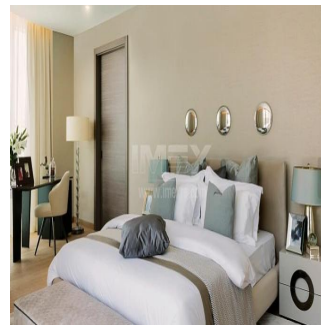

# High End 2 Bedroom Hotel Apartment Alef Residences | Palm Jumeirah

VERKOOPPRIJS

**USD 4083000.00**

- 446 qm
- kamers
- 2 slaapkamers
- 2 badkamers
- 2 vloeren
- 2 qm Landoppervlak
- 2 Parkeerplaatsen

**Pgs Realty**  
Pgs Realty  
Panamá, Panama - Plaatselijke tijd

+507 391-8878

Purchase one of 104 homes located in eight mansions featuring their own dedicated lobbies and private elevators on the western Crescent of Palm Jumeirah, the hottest high-end Dubai location. Ultra-premium fully-serviced 5 star apartments for investments and for comfort living. Up to 8 per cent annual ROI Lease Management Property Management Quality House-keeping Private Club 104 with 5-star VIP Service Seaview and 500-meters-long Private Beach Philippe Starck mixers Floor-to-ceiling Glass windows Private Beach Cabanas Landscaped Gardens Huge Wraparound Balconies