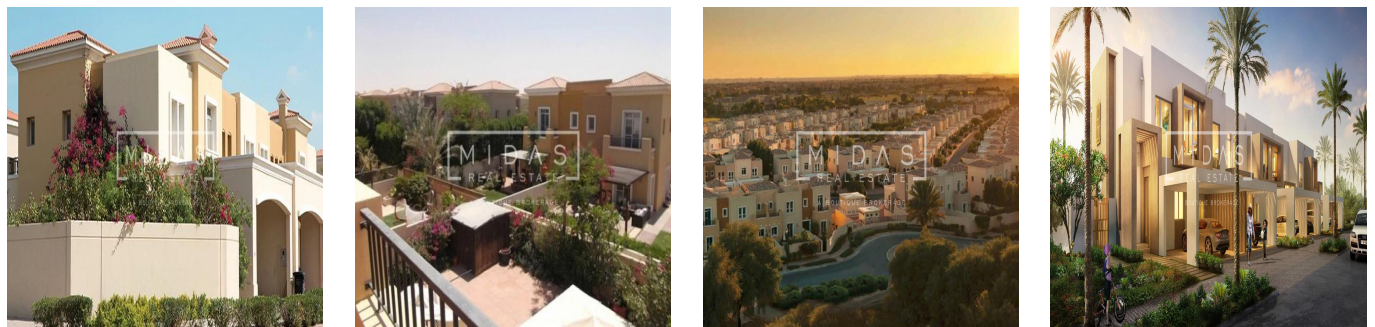

Penthouse

All Reem Arabian Ranches 4 Bedroom Villa

'''

VERKOOPPRIJS

EUR 2612888.00

- 🏠 2650 qft
- 🛏️ kamers
- 🛏️ 4 slaapkamers
- 🚿 4 badkamers
- 🏠 4 vloeren
- 📏 4 qft Landoppervlak
- 🅅️ 4 Parkeerplaatsen

Tara Goldberg
Panama Luxury Living
Panamá, Panama - Plaatselijke tijd

 **+507 6459-4848**

Total Area: 2650 sqft Plot: 2,960 sqft One of the most sought-after neighbourhoods in Dubai, Al Reem spans an impressive 208 acres with lakefront views. An integral part of Arabian Ranches, this desert-themed masterplanned development is an exceptional residential choice for the discerning customers who value the finer things in life. Al Reem's villas draw inspiration from traditional Arab and Spanish architecture and include a variety of detached, two-storey, single-family residences ranging in size from 1,690 to 3,060 sq ft, with three, four and five bedrooms.

Verkrijgbaar Bij: 01.01.1970

Vloeren: 4 Vloeren: 4 Bouwjaar: 2017 Parkeerplaatsen: 4 Bouwjaar: 2017 Type: Kantoor