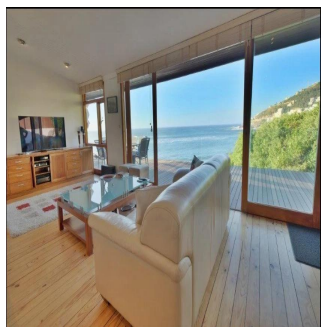

Padeco Realty

Padeco Realty
Panamá, Panama - Plaatselijke tijd

 +507 67814141

DRIVE INTO YOUR OWN NORTH FACING BUNGALOW ON THE RIDGE OVERLOOKING THE FAMOUS CLIFTON BEACHES Perfectly positioned overlooking the beautiful Clifton beaches and taking in the exceptional advantage of mountain views. Enjoy the tranquil sounds of crashing waves on the shore whilst lounging next to the rim-flow pool and private garden, perfect for entertaining. The bungalow offers an open-plan lounge, dining room and kitchen flowing onto a large deck. 4 Bedrooms, 3 bathrooms, 3 parking bays and a rented tandem garage.