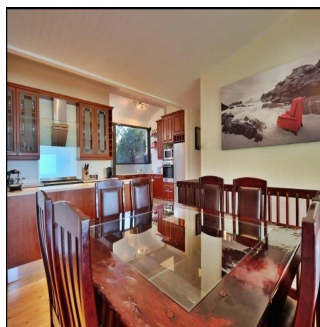

Padeco Realty

Padeco Realty
Panamá, Panama - Plaatselijke tijd

 +507 67814141

DRIVE INTO YOUR OWN NORTH FACING BUNGALOW ON THE RIDGE OVERLOOKING THE FAMOUS CLIFTON BEACHES Perfectly positioned overlooking the beautiful Clifton beaches and taking in the exceptional advantage of mountain views. Enjoy the tranquil sounds of crashing waves on the shore whilst lounging next to the rim-flow pool and private garden, perfect for entertaining. The bungalow offers an open-plan lounge, dining room and kitchen flowing onto a large deck. 4 Bedrooms, 3 bathrooms, 3 parking bays and a rented tandem garage.