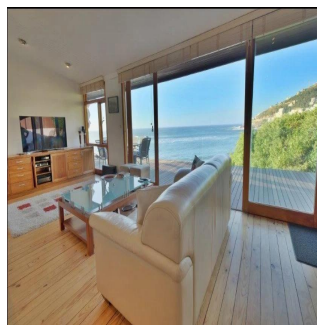

Padeco Realty

Panamá, Panama - Plaatselijke tijd

+507 67814141

DRIVE INTO YOUR OWN NORTH FACING BUNGALOW ON THE RIDGE OVERLOOKING THE FAMOUS CLIFTON BEACHES Perfectly positioned overlooking the beautiful Clifton beaches and taking in the exceptional advantage of mountain views. Enjoy the tranquil sounds of crashing waves on the shore whilst lounging next to the rim-flow pool and private garden, perfect for entertaining. The bungalow offers an open-plan lounge, dining room and kitchen flowing onto a large deck. 4 Bedrooms, 3 bathrooms, 3 parking bays and a rented tandem garage.