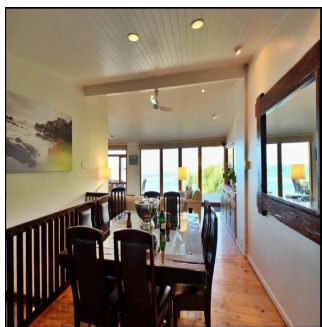

Padeco Realty

Padeco Realty
Panamá, Panama - Plaatselijke tijd

 +507 67814141

DRIVE INTO YOUR OWN NORTH FACING BUNGALOW ON THE RIDGE OVERLOOKING THE FAMOUS CLIFTON BEACHES Perfectly positioned overlooking the beautiful Clifton beaches and taking in the exceptional advantage of mountain views. Enjoy the tranquil sounds of crashing waves on the shore whilst lounging next to the rim-flow pool and private garden, perfect for entertaining. The bungalow offers an open-plan lounge, dining room and kitchen flowing onto a large deck. 4 Bedrooms, 3 bathrooms, 3 parking bays and a rented tandem garage.