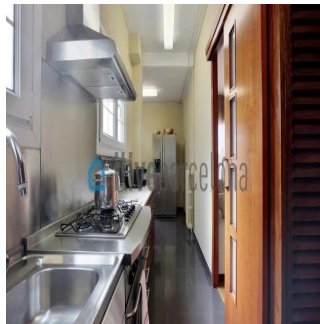

+507 6030-6782

Bright apartment in l'Eixample with a 16sqm of terrace, just a few steps from Plaza Catalunya, located on a royal estate. Amazing penthouse in l'Eixample Beautiful penthouse of 197sqm useful just a few steps from Plaza Catalunya. The apartment is located in a royal estate that has been remodeled a couple of years ago. The house has a lot of light and has an interior terrace of 16 m2 with an electric awning. It also has a large living room with unevenness (there is a reform project available by the owner), American kitchen with access to the terrace where it houses a large number of cabinets and a table for four people; a single room with a bathroom (preferably service or ironing area), two full bathrooms and three double bedrooms with large closets and rest areas. In the building there is a concierge service.