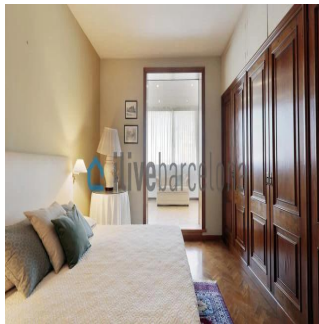

+507 6030-6782

Bright apartment in l'Eixample with a 16sqm of terrace, just a few steps from Plaza Catalunya, located on a royal estate. Amazing penthouse in l'Eixample Beautiful penthouse of 197sqm useful just a few steps from Plaza Catalunya. The apartment is located in a royal estate that has been remodeled a couple of years ago. The house has a lot of light and has an interior terrace of 16 m2 with an electric awning. It also has a large living room with unevenness (there is a reform project available by the owner), American kitchen with access to the terrace where it houses a large number of cabinets and a table for four people; a single room with a bathroom (preferably service or ironing area), two full bathrooms and three double bedrooms with large closets and rest areas. In the building there is a concierge service.