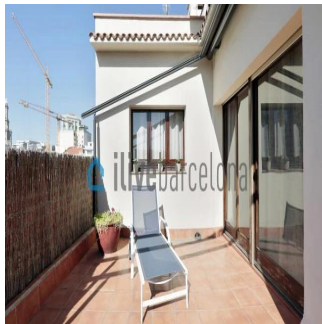

+507 6030-6782

Bright apartment in l'Eixample with a 16sqm of terrace, just a few steps from Plaza Catalunya, located on a royal estate. Amazing penthouse in l'Eixample Beautiful penthouse of 197sqm useful just a few steps from Plaza Catalunya. The apartment is located in a royal estate that has been remodeled a couple of years ago. The house has a lot of light and has an interior terrace of 16 m2 with an electric awning. It also has a large living room with unevenness (there is a reform project available by the owner), American kitchen with access to the terrace where it houses a large number of cabinets and a table for four people; a single room with a bathroom (preferably service or ironing area), two full bathrooms and three double bedrooms with large closets and rest areas. In the building there is a concierge service.