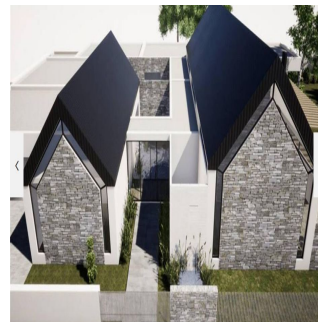

Penthouse

Single Storey 4 Bedroom Family Dream House For Sale In Houghton Estate

, , 2198,

VERKOOPPRIJS

$ 608739.00

450 qm

8 kamers

4 slaapkamers 4 badkamers

4 vloeren

4 qm Landoppervlak

4 Parkeerplaatsen

Ephraim Zaslansky

Firzt Realty

Johannesburg, South Africa - Plaatselike tijd

27 11 731 0300