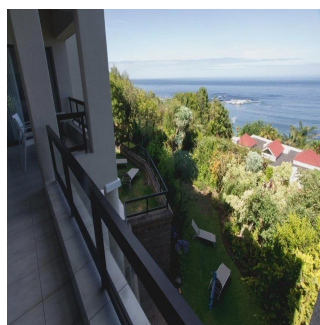

# Spacious 4 Bedroom House To Let In Clifton

Panama, Panamá, Panamá, , , 8005,

MAANDELIJKSE HUURPRIJS

**USD 3746.00**

VERKOOPPRIJS

**USD 0.00** qm 6 kamers 4 slaapkamers  2 badkamers 2 vloeren 2 qm  
Landoppervlak 2  
Parkeerplaatsen**Michael Bauer**

Sa Property

Cape Town, South Africa - Plaatselijke tijd

+27 0832554442

Tucked away a lush mountain setting this spacious home in a secure, gated private estate with quality finishes and wonderful views over the ocean offers a lock up and go lifestyle in one of Cape Town's most sought after locations. Set on 2 levels with views from every room, 4 spacious bedrooms, 2 modern full bathrooms (main en suite) plus guest loo, 2 large open plan living areas and dining room which all open out onto a spacious sea facing patio with braai and modern open plan kitchen. Small garden on the lower level Fibre internet availability, alarm system, trellidoors, burglar bars. Double garage with direct access plus additional parking for 3 cars Small pets welcome by arrangement Available furnished for a long term lease (minimum 6 months) Unfurnished option can be arranged