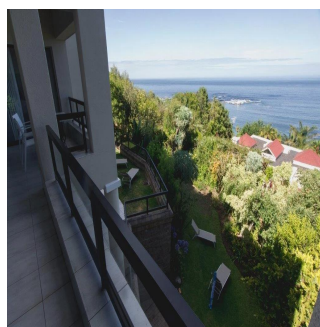

Penthouse

Spacious 4 Bedroom House To Let In Clifton

Panama, Panamá, Panamá, , , 8005,

MAANDELIJKSE HUURPRIJS

\$ 3746.00

VERKOOPPRIJS

\$ 0.00 qm 6 kamers 4 slaapkamers  2 badkamers 2 vloeren 2 qm
Landoppervlak 2
Parkeerplaatsen

Michael Bauer
Sa Property
Cape Town, South Africa - Plaatselijke tijd

 +27 0832554442

Tucked away a lush mountain setting this spacious home in a secure, gated private estate with quality finishes and wonderful views over the ocean offers a lock up and go lifestyle in one of Cape Town's most sought after locations. Set on 2 levels with views from every room, 4 spacious bedrooms, 2 modern full bathrooms (main en suite) plus guest loo, 2 large open plan living areas and dining room which all open out onto a spacious sea facing patio with braai and modern open plan kitchen. Small garden on the lower level Fibre internet availability, alarm system, trellidoors, burglar bars. Double garage with direct access plus additional parking for 3 cars Small pets welcome by arrangement Available furnished for a long term lease (minimum 6 months) Unfurnished option can be arranged

Verkrijgbaar Bij: 10.09.2019

Vloeren: 4 Vloeren: 4 Bouwjaar: 2017 Parkeerplaatsen: 4 Bouwjaar: 2017 Type: Kantoor

Voorzieningen

ID Identificación de la propiedad

Voorzieningen Buitenshuis

24 uur beveiliging Carpoort Garage