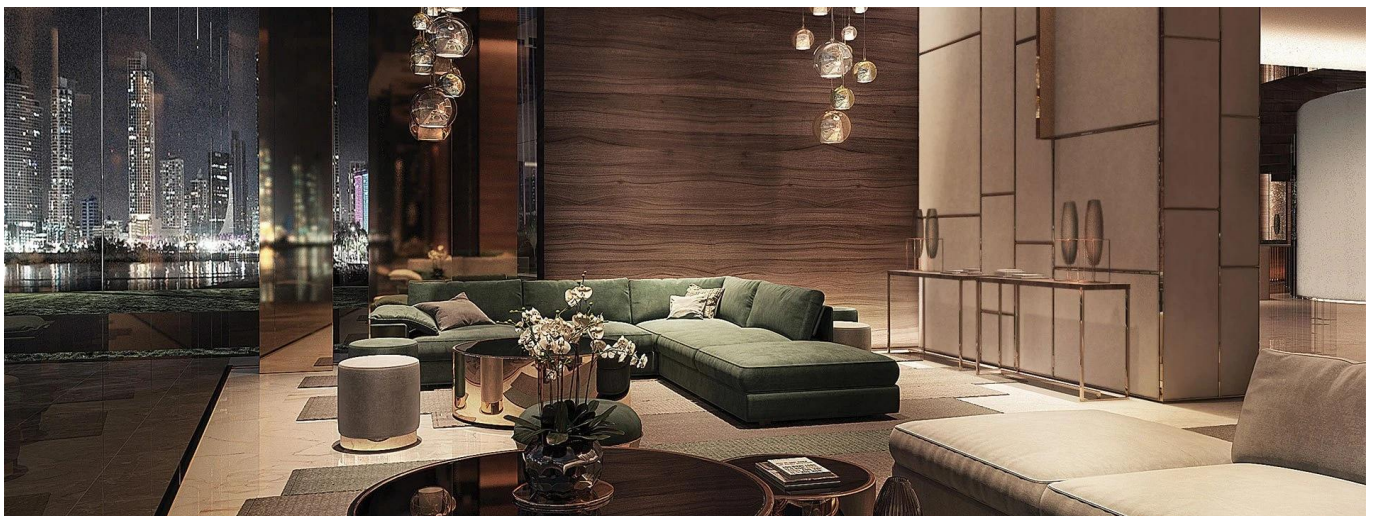

### Javier Sierra

Ivan Sierra Inversiones

Panamá, Panama - Plaatselijke tijd

+507 236-8353

Located in Santa María Golf & Country Club, the most prestigious residential area in Panama surrounded by a spectacular 18-hole golf course designed by Nicklaus Design, comes a project to give new meaning to the word "exclusivity." The architecture of the project was conceptualized by the renowned firm GVA Arquitectos and with interior design carried out under the guidelines and support of the renowned Italian brand FENDI, La Maison is a project that presents a luxurious tower with large spaces that offer a sophisticated lifestyle with a VIP treatment under the concierge service. APARTMENTS OF: 317M2 362M2 406M2 3 AND 4 BEDROOMS WITH PRIVATE BATHROOM ITALIAN KITCHEN WITH LUXURY FINISHES LARGE TERRACES WITH BEAUTIFUL VIEW 2 APARTMENTS BY FLAT WITH INDEPENDENT HALL PENTHOUSES AVAILABLE Request a meeting for more information