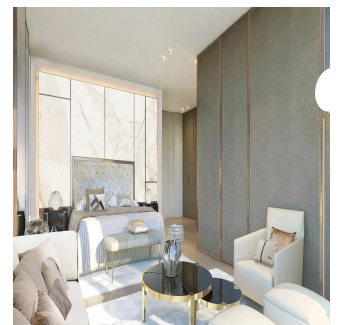

### Javier Sierra

Ivan Sierra Inversiones

Panamá, Panama - Plaatselijke tijd

+507 236-8353

Located in Santa María Golf & Country Club, the most prestigious residential area in Panama surrounded by a spectacular 18-hole golf course designed by Nicklaus Design, comes a project to give new meaning to the word "exclusivity." The architecture of the project was conceptualized by the renowned firm GVA Arquitectos and with interior design carried out under the guidelines and support of the renowned Italian brand FENDI, La Maison is a project that presents a luxurious tower with large spaces that offer a sophisticated lifestyle with a VIP treatment under the concierge service. APARTMENTS OF: 317M2 362M2 406M2 3 AND 4 BEDROOMS WITH PRIVATE BATHROOM ITALIAN KITCHEN WITH LUXURY FINISHES LARGE TERRACES WITH BEAUTIFUL VIEW 2 APARTMENTS BY FLAT WITH INDEPENDENT HALL PENTHOUSES AVAILABLE Request a meeting for more information