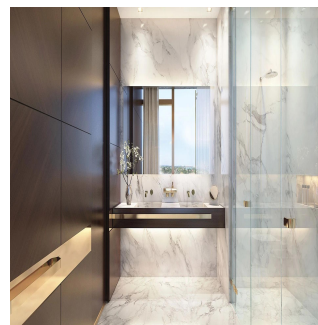

### Javier Sierra

Ivan Sierra Inversiones

Panamá, Panama - Plaatselijke tijd

+507 236-8353

Located in Santa María Golf & Country Club, the most prestigious residential area in Panama surrounded by a spectacular 18-hole golf course designed by Nicklaus Design, comes a project to give new meaning to the word "exclusivity." The architecture of the project was conceptualized by the renowned firm GVA Arquitectos and with interior design carried out under the guidelines and support of the renowned Italian brand FENDI, La Maison is a project that presents a luxurious tower with large spaces that offer a sophisticated lifestyle with a VIP treatment under the concierge service. APARTMENTS OF: 317M2 362M2 406M2 3 AND 4 BEDROOMS WITH PRIVATE BATHROOM ITALIAN KITCHEN WITH LUXURY FINISHES LARGE TERRACES WITH BEAUTIFUL VIEW 2 APARTMENTS BY FLAT WITH INDEPENDENT HALL PENTHOUSES AVAILABLE Request a meeting for more information