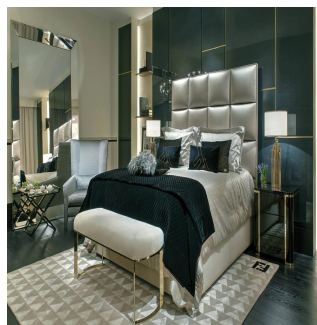

### Javier Sierra

Ivan Sierra Inversiones

Panamá, Panama - Plaatselijke tijd

+507 236-8353

Located in Santa María Golf & Country Club, the most prestigious residential area in Panama surrounded by a spectacular 18-hole golf course designed by Nicklaus Design, comes a project to give new meaning to the word "exclusivity." The architecture of the project was conceptualized by the renowned firm GVA Arquitectos and with interior design carried out under the guidelines and support of the renowned Italian brand FENDI, La Maison is a project that presents a luxurious tower with large spaces that offer a sophisticated lifestyle with a VIP treatment under the concierge service. APARTMENTS OF: 317M2 362M2 406M2 3 AND 4 BEDROOMS WITH PRIVATE BATHROOM ITALIAN KITCHEN WITH LUXURY FINISHES LARGE TERRACES WITH BEAUTIFUL VIEW 2 APARTMENTS BY FLAT WITH INDEPENDENT HALL PENTHOUSES AVAILABLE Request a meeting for more information