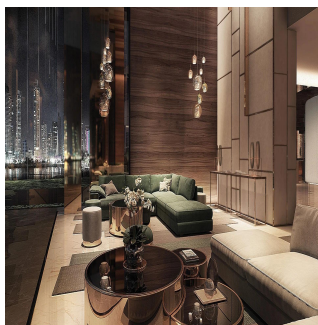

### Javier Sierra

Ivan Sierra Inversiones

Panamá, Panama - Plaatselijke tijd

+507 236-8353

Located in Santa María Golf & Country Club, the most prestigious residential area in Panama surrounded by a spectacular 18-hole golf course designed by Nicklaus Design, comes a project to give new meaning to the word "exclusivity." The architecture of the project was conceptualized by the renowned firm GVA Arquitectos and with interior design carried out under the guidelines and support of the renowned Italian brand FENDI, La Maison is a project that presents a luxurious tower with large spaces that offer a sophisticated lifestyle with a VIP treatment under the concierge service. APARTMENTS OF: 317M2 362M2 406M2 3 AND 4 BEDROOMS WITH PRIVATE BATHROOM ITALIAN KITCHEN WITH LUXURY FINISHES LARGE TERRACES WITH BEAUTIFUL VIEW 2 APARTMENTS BY FLAT WITH INDEPENDENT HALL PENTHOUSES AVAILABLE Request a meeting for more information