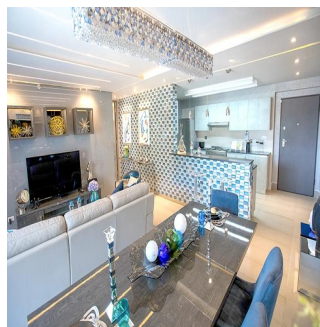

# Apartment In La Loma Hato Pintado

Singapore, Singapore, Singapore, , , ,

VERKOOPPRIJS

**USD 255400.00**

- 112 qm
- 4 kamers
- 2 slaapkamers
- 2 badkamers
- 2 vloeren
- 2 qm Landoppervlak
- 2 Parkeerplaatsen

**Javier Sierra**

Ivan Sierra Inversiones

Panamá, Panama - Plaatselijke tijd

+507 236-8353

With its privileged and elevated location in the Barrio de La Loma, one of the most exclusive residential areas of the city known for its tranquility and its spectacular panoramic views, Loma Vista Tower will rise with 31 floors in two towers under the same facade, divided with an independent lobby for each of the towers, providing greater privacy to its residents. Loma Vista Tower was designed by the internationally renowned architect firm Mallol & Mallol, with a modern and imposing facade, as well as its fine finishes and luxury details, its excellent distributions in each of its apartments, with wide areas and variety of footage. Among the spectacular facilities it will offer: - Apartments with 1 Parking - 5 high-speed elevators - Lobby for each of the towers - Balcony with panoramic views of the city - Imported kitchen furniture and granite countertops - Fine high-format coverings - It will have the most complete Social Area of Panama - 2 swimming pools for adults and 1 swimming pool for children - Gym area - Squash court - Playroom for children - Cinema Room - Party room - Lounge - Spa with sauna and bathroom Turkish - Jacuzzi