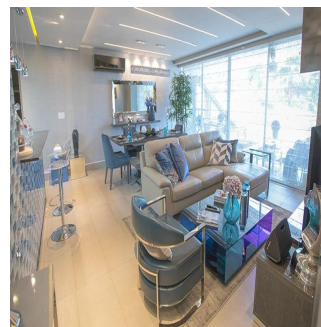

# Apartment In La Loma Hato Pintado

Singapore, Singapore, Singapore, , , ,

VERKOOPPRIJS

**USD 255400.00**

- 112 qm
- 4 kamers
- 2 slaapkamers
- 2 badkamers
- 2 vloeren
- 2 qm Landoppervlak
- 2 Parkeerplaatsen

**Javier Sierra**

Ivan Sierra Inversiones

Panamá, Panama - Plaatselijke tijd

+507 236-8353

With its privileged and elevated location in the Barrio de La Loma, one of the most exclusive residential areas of the city known for its tranquility and its spectacular panoramic views, Loma Vista Tower will rise with 31 floors in two towers under the same facade, divided with an independent lobby for each of the towers, providing greater privacy to its residents. Loma Vista Tower was designed by the internationally renowned architect firm Mallol & Mallol, with a modern and imposing facade, as well as its fine finishes and luxury details, its excellent distributions in each of its apartments, with wide areas and variety of footage. Among the spectacular facilities it will offer: - Apartments with 1 Parking - 5 high-speed elevators - Lobby for each of the towers - Balcony with panoramic views of the city - Imported kitchen furniture and granite countertops - Fine high-format coverings - It will have the most complete Social Area of Panama - 2 swimming pools for adults and 1 swimming pool for children - Gym area - Squash court - Playroom for children - Cinema Room - Party room - Lounge - Spa with sauna and bathroom Turkish - Jacuzzi