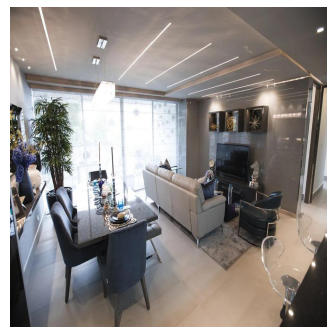

**Javier Sierra**

Ivan Sierra Inversiones

Panamá, Panama - Plaatselijke tijd

+507 236-8353

With its privileged and elevated location in the Barrio de La Loma, one of the most exclusive residential areas of the city known for its tranquility and its spectacular panoramic views, Loma Vista Tower will rise with 31 floors in two towers under the same facade, divided with an independent lobby for each of the towers, providing greater privacy to its residents. Loma Vista Tower was designed by the internationally renowned architect firm Mallol & Mallol, with a modern and imposing facade, as well as its fine finishes and luxury details, its excellent distributions in each of its apartments, with wide areas and variety of footage. Among the spectacular facilities it will offer: - Apartments with 1 Parking - 5 high-speed elevators - Lobby for each of the towers - Balcony with panoramic views of the city - Imported kitchen furniture and granite countertops - Fine high-format coverings - It will have the most complete Social Area of Panama - 2 swimming pools for adults and 1 swimming pool for children - Gym area - Squash court - Playroom for children - Cinema Room - Party room - Lounge - Spa with sauna and bathroom Turkish - Jacuzzi