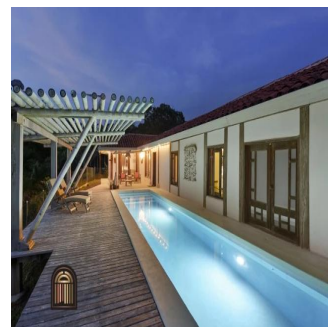

Penthouse

Kanyini Retreat Cabins

Singapore, Singapore, Singapore, , , ,

VERKOOPPRIJS

USD 895000.00

- 680 qm
- 12 kamers
- 5 slaapkamers
- 7 badkamers
- 7 vloeren
- 7 qm Landoppervlak
- 7 Parkeerplaatsen

Karla Adams

Open Doors Panama Estates

Panamá, Panama - Plaatselijke tijd

+507 6390-5229

The Kanyini Retreat is just that. It's an escape, a luxury of nature, views and sounds that are good for the soul. Set in the gorgeous hillside of the southern tip of The Azuero Peninsula, the property provides privacy to each of its quality built and artistically designed structures. A private owner's residence features hand-etched ceilings, custom woodwork, ocean-view pool and sundeck, and fenced yard for pets. Five guest suites are perfect for family reunions, nightly rentals, or corporate retreats. All guests come together and share the community kitchen. The sunsets are lovely with the backdrop of the Pacific Ocean. Nothing but the sounds of nature will demand your attention! The property is fully remodeled for structural integrity, functionality, quality, durability and water flow. Remodel includes 435 meters of concrete road, and 87 meters of concrete path. Truly, it is turn-key with all appliances and guest furniture included. Please see the full list of features and inclusions in the tab area below the photos.