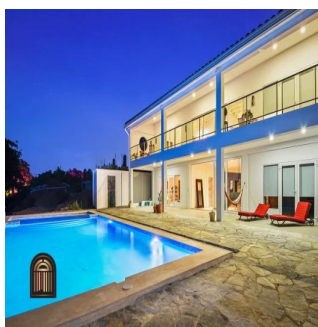

Penthouse

Expansive Beachfront Estate

Singapore, Singapore, Singapore, , , ,

VERKOOPPRIJS

$ 2250000.00

- 🏠 1018 qm
- 🏠 11 kamers
- 🛏️ 6 slaapkamers
- 🚿 5 badkamers
- 🏠 5 vloeren
- 📏 5 qm Landoppervlak
- 🅇 5 Parkeerplaatsen

Karla Adams

Open Doors Panama Estates

Panamá, Panama - Plaatselijke tijd

+507 6390-5229