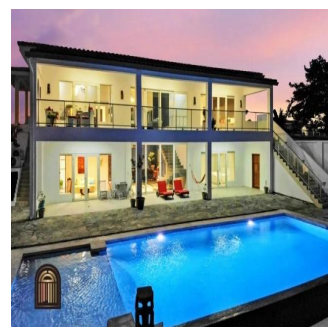

Penthouse

Expansive Beachfront Estate

Singapore, Singapore, Singapore, , , ,

VERKOOPPRIJS

$ 2250000.00

- 🏠 1018 qm
- 🏠 11 kamers
- 🛏️ 6 slaapkamers
- 🚿 5 badkamers
- 🏠 5 vloeren
- 📏 5 qm Landoppervlak
- 🅇 5 Parkeerplaatsen

Karla Adams

Open Doors Panama Estates

Panamá, Panama - Plaatselijke tijd

+507 6390-5229