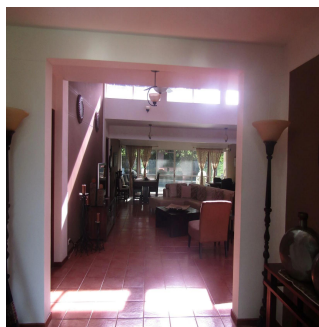

Pierre Marleau
Uncover Panama
Panama, Panama - Plaatselijke tijd

+507 6487-4686

With all of the comforts of home, this villa is move-in ready! Private swimming pool with waterfall, extra large bedrooms all with private baths, open living space, vaulted ceilings, fully air-conditioned, beautiful granite and marble countertops, tiled floors, leather sofas, custom iron beds, exceptional décor all in excellent condition, incredible golf course view from front and back yard, large private lot, mature landscaping, covered patios, custom patio furniture, flower covered arbor, palm trees, fully screened, window tinting, gas grill, hand painted mural, this is a must see. Perfect opportunity for the retired or semi-retired, part time or full time resident. Excellent source of rental income, when you are not able to enjoy paradise, rent it out with on-site rental management team.