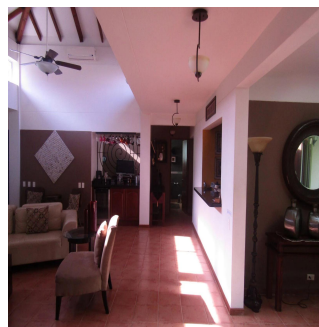

Pierre Marleau
Uncover Panama
Panama, Panama - Plaatselijke tijd

+507 6487-4686

With all of the comforts of home, this villa is move-in ready! Private swimming pool with waterfall, extra large bedrooms all with private baths, open living space, vaulted ceilings, fully air-conditioned, beautiful granite and marble countertops, tiled floors, leather sofas, custom iron beds, exceptional décor all in excellent condition, incredible golf course view from front and back yard, large private lot, mature landscaping, covered patios, custom patio furniture, flower covered arbor, palm trees, fully screened, window tinting, gas grill, hand painted mural, this is a must see. Perfect opportunity for the retired or semi-retired, part time or full time resident. Excellent source of rental income, when you are not able to enjoy paradise, rent it out with on-site rental management team.