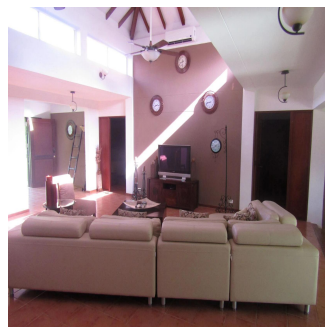

Penthouse

Three Bedroom Decameron Villa With Water Fall

Singapore, St Thomas Walk, Singapore, Calle Pineau, , ,

VERKOOPPRIJS

USD 450000.00

- qm
- 3 kamers
- 3 slaapkamers
- 0 badkamers
- 0 vloeren
- 0 qm Landoppervlak
- 0 Parkeerplaatsen

Pierre Marleau
Uncover Panama
Panama, Panama - Plaatselijke tijd

+507 6487-4686

With all of the comforts of home, this villa is move-in ready! Private swimming pool with waterfall, extra large bedrooms all with private baths, open living space, vaulted ceilings, fully air-conditioned, beautiful granite and marble countertops, tiled floors, leather sofas, custom iron beds, exceptional décor all in excellent condition, incredible golf course view from front and back yard, large private lot, mature landscaping, covered patios, custom patio furniture, flower covered arbor, palm trees, fully screened, window tinting, gas grill, hand painted mural, this is a must see. Perfect opportunity for the retired or semi-retired, part time or full time resident. Excellent source of rental income, when you are not able to enjoy paradise, rent it out with on-site rental management team.