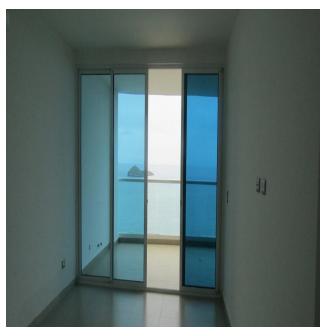

 3 vloeren

 3 qm
Landoppervlak

 3
Parkeerplaatsen

Pierre Marleau

Uncover Panama

Panama, Panama - Plaatselijke tijd

+507 6487-4686

Enjoy the most spectacular beach on the Pacific Coastline in this four bedrooms and four half bathrooms, Luxury condo completely furnished with top-of-the-line gourmet kitchen, Elegantly designed, Maid room, Samsung inverter air conditioners of 18,000 btu. The covered private terrace displays and is breath taking panoramic views of the Pacific ocean and white sandy beach know as Costa Blanca.