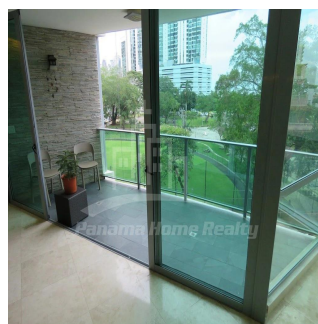

Penthouse

Exclusive 3 Bedroom Furnished Apartment For Rent On Avenida Balboa

Singapore, Singapore, Singapore, Av Balboa, , ,

MAANDELIJKSE HUURPRIJS

USD 3600.00

VERKOOPPRIJS

USD 0.00

286 qm 6 kamers 3 slaapkamers 3 badkamers

3 vloeren 3 qm Landoppervlak 3 Parkeerplaatsen

Pavlina Srubarova

Panama Home Realty

Panamá, Panama - Plaatselijke tijd

+507 66986850

Panama Home Realty offering exclusive fully furnished 3 bedroom apartment located in building that it really stands out amongst the ultra modern and neoclassical facades that have become such a well known part of the Panama City Panama skyline. The developers chose the sleek design to compliment the interiors, which are just as sleek and understated as the exterior. Located in the exclusive Bella Vista sector, at the Park has easy access to Balboa Avenue, Calle 50 and Via España. Just 2 minutes away you're on calle Uruguay where you have one of the best selection of restaurants in the city. This modern building is located in Bella Vista is a 48-story tower shaped like an ellipse, rising high into the sky with no other high rises next to it. – Master bedroom with walk-in closets and panoramic view to the Park – 2 additional bedrooms with private bathroom – Big living room with panoramic view of the park and 1/2 guest toilet – Dining room with area for bar or lounge – 2 parking spaces Excellent Location: – One Block from Cinta Costera Ocean Rd – Across the Street from Urraca Park – Riba Smith Market at walking distance – Near to Synagogue, Schools e Churches – Convenient access to North & South highways Social Areas Include: – Swimming Pool – Mini Golf – Lounge Bar – Kits play area – Gym – 24 Hs Security – Concierge Service – Guest Parking – Pet Friendly – Friendly International Neighbors – Very New Building

Verkrijgbaar Bij: 13.08.2019

Vloeren: 4 Vloeren: 4 Bouwjaar: 2017 Parkeerplaatsen: 4 Bouwjaar: 2017

Type: Kantoor

Voorzieningen

ID Identificación de la propiedad

Voorzieningen Buitenshuis