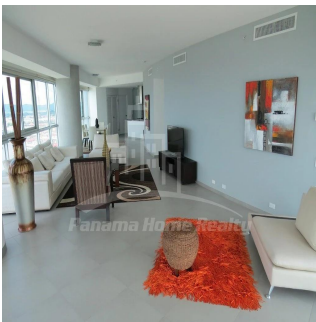

Pavlina Srubarova

Panama Home Realty

Panamá, Panama - Plaatselijke tijd

+507 66986850

Panama Home Realty offering luxury apartments in Club which is located in the heart of Panama's Business Center. This project extends along Avenida Balboa allowing for an amazing experience and panoramic views of the Pacific Ocean and the Panama City skyline. Panama Home Realty is offering luxury apartments in Club Tower spacious one, two or three bedrooms apartments for sale or for rent, A / B / C / D / E available in high or low levels. Each apartment comes with appliances, including washing center (washer and dryer), dishwasher, microwave, stove with grease extractor, fridge. All units have a fantastic sea view and 2 or 3 balconies. Club Tower is destined to be a premier address. The building stands 57 stories high with 210 lusciously designed residential units with top-of-the-line finishes and amenities. Entering the building, you are immediately greeted with an elegant porte-cochere, flanked with a magnificent waterfall, landscaping, and reflecting pools. Along with the beautiful surroundings, the Club Tower has 24-hour covered valet parking service, a welcoming concierge service and door attendant, and full security services with monitored cameras. The security service is also present in our high-speed, semi-private elevators. The units of the Club Tower Panama were designed with ease and comfort in mind. Balboa Avenue itself is surrounded by the Bay of Panama to the north and the most prestigious, flourishing regions in Panama, including Punta Pacifica and Punta Paitilla to the East, and the Casco Viejo Historic Center and Amador to the West. The Club Tower is also conveniently located 20 minutes from the Panama Tocumen International Airport. Two-story Grand Entrance Lobby with Porte Cochere, magnificent waterfall, elegantly landscaped entryway and reflecting pools. 24 hour covered valet parking service, concierge service, door attendant and full-security service with monitored cameras. Security controlled high speed semi private elevators. Two level glass walled high-tech fitness center overlooking the Island Oasis pool lounge and with amazing views of the bay. Lushly designed Island Oasis pool lounge with sunrise and sunset infinity edge pools, private cabanas and views overlooking the bay and the city. Private landscaped gardens of lush palm groves and tropical plants with play ground for children. Fully equipped fitness center and spa. Grand ballroom. Bussiness and conference center. The Club Tower Panama features a Private Nautical Club with boating and fishing vessels the Explorer and the Escapade to be used at your availability all year long, providing for all your boating needs such as rental, storage, repair and maintenance.