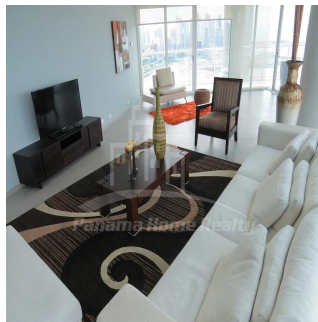

Pavlina Srubarova

Panama Home Realty

Panamá, Panama - Plaatselijke tijd

+507 66986850

Panama Home Realty offering luxury apartments in Club which is located in the heart of Panama's Business Center. This project extends along Avenida Balboa allowing for an amazing experience and panoramic views of the Pacific Ocean and the Panama City skyline. Panama Home Realty is offering luxury apartments in Club Tower spacious one, two or three bedrooms apartments for sale or for rent, A / B / C / D / E available in high or low levels. Each apartment comes with appliances, including washing center (washer and dryer), dishwasher, microwave, stove with grease extractor, fridge. All units have a fantastic sea view and 2 or 3 balconies. Club Tower is destined to be a premier address. The building stands 57 stories high with 210 lusciously designed residential units with top-of-the-line finishes and amenities. Entering the building, you are immediately greeted with an elegant porte-cochere, flanked with a magnificent waterfall, landscaping, and reflecting pools. Along with the beautiful surroundings, the Club Tower has 24-hour covered valet parking service, a welcoming concierge service and door attendant, and full security services with monitored cameras. The security service is also present in our high-speed, semi-private elevators. The units of the Club Tower Panama were designed with ease and comfort in mind. Balboa Avenue itself is surrounded by the Bay of Panama to the north and the most prestigious, flourishing regions in Panama, including Punta Pacifica and Punta Paitilla to the East, and the Casco Viejo Historic Center and Amador to the West. The Club Tower is also conveniently located 20 minutes from the Panama Tocumen International Airport. Two-story Grand Entrance Lobby with Porte Cochere, magnificent waterfall, elegantly landscaped entryway and reflecting pools. 24 hour covered valet parking service, concierge service, door attendant and full-security service with monitored cameras. Security controlled high speed semi private elevators. Two level glass walled high-tech fitness center overlooking the Island Oasis pool lounge and with amazing views of the bay. Lushly designed Island Oasis pool lounge with sunrise and sunset infinity edge pools, private cabanas and views overlooking the bay and the city. Private landscaped gardens of lush palm groves and tropical plants with play ground for children. Fully equipped fitness center and spa. Grand ballroom. Bussiness and conference center. The Club Tower Panama features a Private Nautical Club with boating and fishing vessels the Explorer and the Escapade to be used at your availability all year long, providing for all your boating needs such as rental, storage, repair and maintenance.