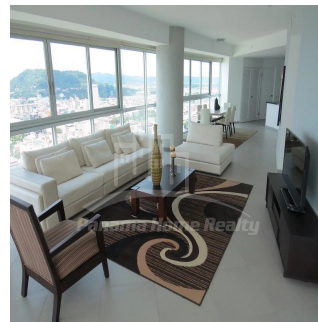

Pavlina Srubarova

Panama Home Realty

Panamá, Panama - Plaatselijke tijd

+507 66986850

Panama Home Realty offering luxury apartments in Club which is located in the heart of Panama's Business Center. This project extends along Avenida Balboa allowing for an amazing experience and panoramic views of the Pacific Ocean and the Panama City skyline. Panama Home Realty is offering luxury apartments in Club Tower spacious one, two or three bedrooms apartments for sale or for rent, A / B / C / D / E available in high or low levels. Each apartment comes with appliances, including washing center (washer and dryer), dishwasher, microwave, stove with grease extractor, fridge. All units have a fantastic sea view and 2 or 3 balconies. Club Tower is destined to be a premier address. The building stands 57 stories high with 210 lusciously designed residential units with top-of-the-line finishes and amenities. Entering the building, you are immediately greeted with an elegant porte-cochere, flanked with a magnificent waterfall, landscaping, and reflecting pools. Along with the beautiful surroundings, the Club Tower has 24-hour covered valet parking service, a welcoming concierge service and door attendant, and full security services with monitored cameras. The security service is also present in our high-speed, semi-private elevators. The units of the Club Tower Panama were designed with ease and comfort in mind. Balboa Avenue itself is surrounded by the Bay of Panama to the north and the most prestigious, flourishing regions in Panama, including Punta Pacifica and Punta Paitilla to the East, and the Casco Viejo Historic Center and Amador to the West. The Club Tower is also conveniently located 20 minutes from the Panama Tocumen International Airport. Two-story Grand Entrance Lobby with Porte Cochere, magnificent waterfall, elegantly landscaped entryway and reflecting pools. 24 hour covered valet parking service, concierge service, door attendant and full-security service with monitored cameras. Security controlled high speed semi private elevators. Two level glass walled high-tech fitness center overlooking the Island Oasis pool lounge and with amazing views of the bay. Lushly designed Island Oasis pool lounge with sunrise and sunset infinity edge pools, private cabanas and views overlooking the bay and the city. Private landscaped gardens of lush palm groves and tropical plants with play ground for children. Fully equipped fitness center and spa. Grand ballroom. Bussiness and conference center. The Club Tower Panama features a Private Nautical Club with boating and fishing vessels the Explorer and the Escapade to be used at your availability all year long, providing for all your boating needs such as rental, storage, repair and maintenance.