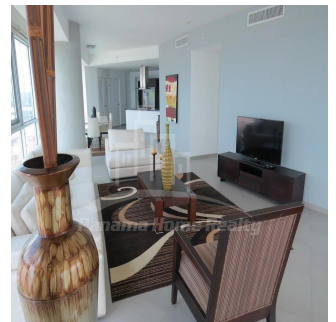

Pavlina Srubarova

Panama Home Realty

Panamá, Panama - Plaatselijke tijd

+507 66986850

Panama Home Realty offering luxury apartments in Club which is located in the heart of Panama's Business Center. This project extends along Avenida Balboa allowing for an amazing experience and panoramic views of the Pacific Ocean and the Panama City skyline. Panama Home Realty is offering luxury apartments in Club Tower spacious one, two or three bedrooms apartments for sale or for rent, A / B / C / D / E available in high or low levels. Each apartment comes with appliances, including washing center (washer and dryer), dishwasher, microwave, stove with grease extractor, fridge. All units have a fantastic sea view and 2 or 3 balconies. Club Tower is destined to be a premier address. The building stands 57 stories high with 210 lusciously designed residential units with top-of-the-line finishes and amenities. Entering the building, you are immediately greeted with an elegant porte-cochere, flanked with a magnificent waterfall, landscaping, and reflecting pools. Along with the beautiful surroundings, the Club Tower has 24-hour covered valet parking service, a welcoming concierge service and door attendant, and full security services with monitored cameras. The security service is also present in our high-speed, semi-private elevators. The units of the Club Tower Panama were designed with ease and comfort in mind. Balboa Avenue itself is surrounded by the Bay of Panama to the north and the most prestigious, flourishing regions in Panama, including Punta Pacifica and Punta Paitilla to the East, and the Casco Viejo Historic Center and Amador to the West. The Club Tower is also conveniently located 20 minutes from the Panama Tocumen International Airport. Two-story Grand Entrance Lobby with Porte Cochere, magnificent waterfall, elegantly landscaped entryway and reflecting pools. 24 hour covered valet parking service, concierge service, door attendant and full-security service with monitored cameras. Security controlled high speed semi private elevators. Two level glass walled high-tech fitness center overlooking the Island Oasis pool lounge and with amazing views of the bay. Lushly designed Island Oasis pool lounge with sunrise and sunset infinity edge pools, private cabanas and views overlooking the bay and the city. Private landscaped gardens of lush palm groves and tropical plants with play ground for children. Fully equipped fitness center and spa. Grand ballroom. Bussiness and conference center. The Club Tower Panama features a Private Nautical Club with boating and fishing vessels the Explorer and the Escapade to be used at your availability all year long, providing for all your boating needs such as rental, storage, repair and maintenance.