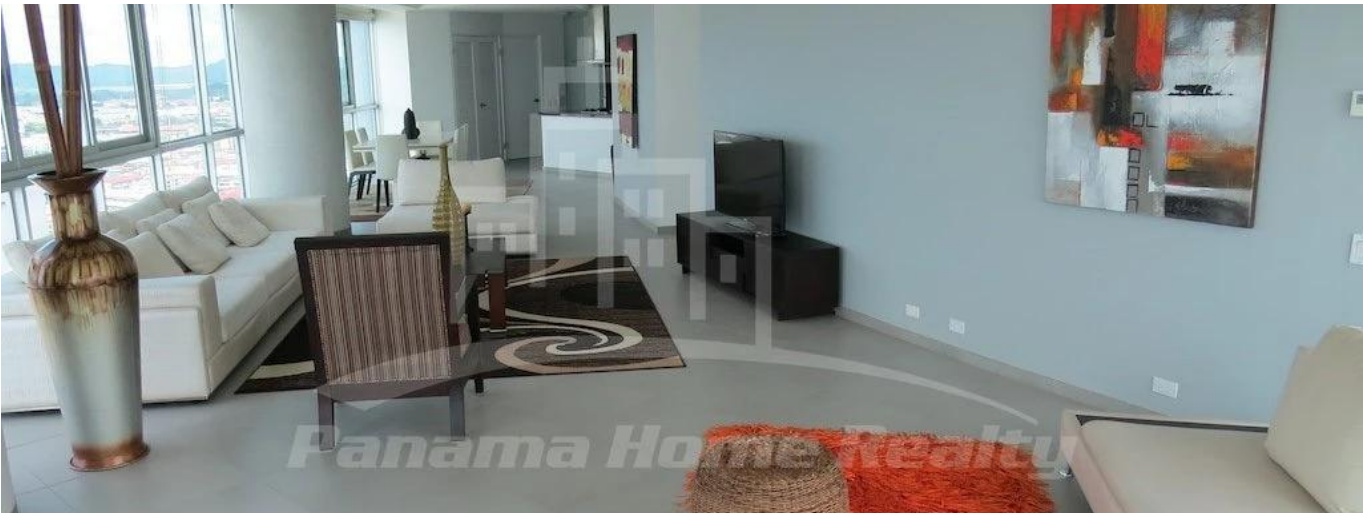

Pavlina Srubarova

Panama Home Realty

Panamá, Panama - Plaatselijke tijd

+507 66986850

Panama Home Realty offering luxury apartments in Club which is located in the heart of Panama's Business Center. This project extends along Avenida Balboa allowing for an amazing experience and panoramic views of the Pacific Ocean and the Panama City skyline. Panama Home Realty is offering luxury apartments in Club Tower spacious one, two or three bedrooms apartments for sale or for rent, A / B / C / D / E available in high or low levels. Each apartment comes with appliances, including washing center (washer and dryer), dishwasher, microwave, stove with grease extractor, fridge. All units have a fantastic sea view and 2 or 3 balconies. Club Tower is destined to be a premier address. The building stands 57 stories high with 210 lusciously designed residential units with top-of-the-line finishes and amenities. Entering the building, you are immediately greeted with an elegant porte-cochere, flanked with a magnificent waterfall, landscaping, and reflecting pools. Along with the beautiful surroundings, the Club Tower has 24-hour covered valet parking service, a welcoming concierge service and door attendant, and full security services with monitored cameras. The security service is also present in our high-speed, semi-private elevators. The units of the Club Tower Panama were designed with ease and comfort in mind. Balboa Avenue itself is surrounded by the Bay of Panama to the north and the most prestigious, flourishing regions in Panama, including Punta Pacifica and Punta Paitilla to the East, and the Casco Viejo Historic Center and Amador to the West. The Club Tower is also conveniently located 20 minutes from the Panama Tocumen International Airport. Two-story Grand Entrance Lobby with Porte Cochere, magnificent waterfall, elegantly landscaped entryway and reflecting pools. 24 hour covered valet parking service, concierge service, door attendant and full-security service with monitored cameras. Security controlled high speed semi private elevators. Two level glass walled high-tech fitness center overlooking the Island Oasis pool lounge and with amazing views of the bay. Lushly designed Island Oasis pool lounge with sunrise and sunset infinity edge pools, private cabanas and views overlooking the bay and the city. Private landscaped gardens of lush palm groves and tropical plants with play ground for children. Fully equipped fitness center and spa. Grand ballroom. Bussiness and conference center. The Club Tower Panama features a Private Nautical Club with boating and fishing vessels the Explorer and the Escapade to be used at your availability all year long, providing for all your boating needs such as rental, storage, repair and maintenance.