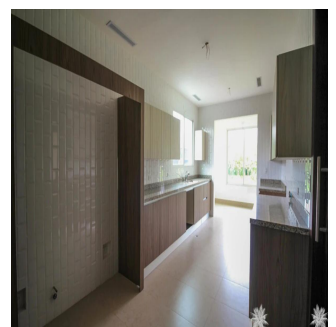

**Kent Davis**

Panama Equity Real Estate

Panamá, Panama - Plaatselijke tijd

+507 6030-6782

Custom built home using the best materials and finishes available, this property features the latest in modern design and construction to incorporate a large, spacious floor plan with high ceilings and plenty of windows. The new buyer will also appreciate the smart layout in the kitchen with adjoining service area and access to the closed garage. From the living room, enjoy a nice walk-out to the yard backing onto the 15th fairway which is green and very lush with hedges and trees acting as a backdrop. All of this in one of Panama's premier golf communities, a neighbourhood for those that want the best available!