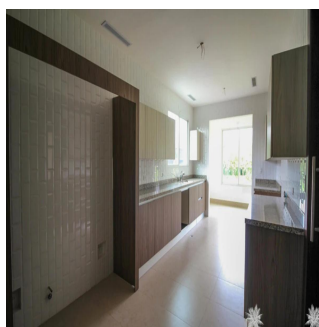

Penthouse

Santa Maria Luxury Gated Community Home

Philippines, Metro Manila, Makati, , , ,

VERKOOPPRIJS

USD 1680000.00

- 465 qm
- 8 kamers
- 4 slaapkamers
- 4 badkamers
- 4 vloeren
- 4 qm Landoppervlak
- 4 Parkeerplaatsen

Kent Davis

Panama Equity Real Estate

Panamá, Panama - Plaatselijke tijd

+507 6030-6782

Custom built home using the best materials and finishes available, this property features the latest in modern design and construction to incorporate a large, spacious floor plan with high ceilings and plenty of windows. The new buyer will also appreciate the smart layout in the kitchen with adjoining service area and access to the closed garage. From the living room, enjoy a nice walk-out to the yard backing onto the 15th fairway which is green and very lush with hedges and trees acting as a backdrop. All of this in one of Panama's premier golf communities, a neighbourhood for those that want the best available!