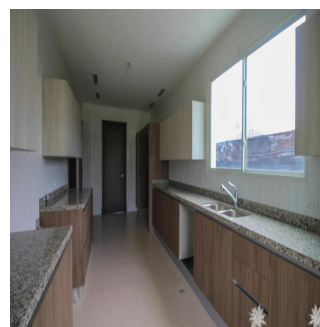

# Santa Maria Luxury Gated Community Home

Philippines, Metro Manila, Makati, , , ,

VERKOOPPRIJS

**USD 1680000.00**

- 465 qm
- 8 kamers
- 4 slaapkamers
- 4 badkamers
- 4 vloeren
- 4 qm Landoppervlak
- 4 Parkeerplaatsen

**Kent Davis**

Panama Equity Real Estate

Panamá, Panama - Plaatselijke tijd

+507 6030-6782

Custom built home using the best materials and finishes available, this property features the latest in modern design and construction to incorporate a large, spacious floor plan with high ceilings and plenty of windows. The new buyer will also appreciate the smart layout in the kitchen with adjoining service area and access to the closed garage. From the living room, enjoy a nice walk-out to the yard backing onto the 15th fairway which is green and very lush with hedges and trees acting as a backdrop. All of this in one of Panama's premier golf communities, a neighbourhood for those that want the best available!