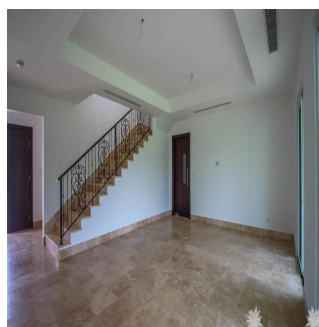

**Kent Davis**

Panama Equity Real Estate

Panamá, Panama - Plaatselijke tijd

+507 6030-6782

Custom built home using the best materials and finishes available, this property features the latest in modern design and construction to incorporate a large, spacious floor plan with high ceilings and plenty of windows. The new buyer will also appreciate the smart layout in the kitchen with adjoining service area and access to the closed garage. From the living room, enjoy a nice walk-out to the yard backing onto the 15th fairway which is green and very lush with hedges and trees acting as a backdrop. All of this in one of Panama's premier golf communities, a neighbourhood for those that want the best available!