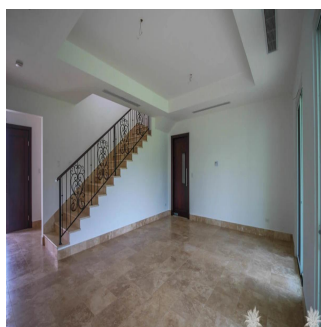

Kent Davis

Panama Equity Real Estate

Panamá, Panama - Plaatselijke tijd

+507 6030-6782

Custom built home using the best materials and finishes available, this property features the latest in modern design and construction to incorporate a large, spacious floor plan with high ceilings and plenty of windows. The new buyer will also appreciate the smart layout in the kitchen with adjoining service area and access to the closed garage. From the living room, enjoy a nice walk-out to the yard backing onto the 15th fairway which is green and very lush with hedges and trees acting as a backdrop. All of this in one of Panama's premier golf communities, a neighbourhood for those that want the best available!