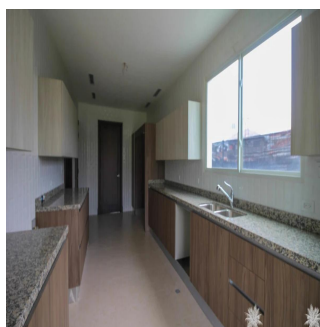

Penthouse

Santa Maria Luxury Gated Community Home

Philippines, Metro Manila, Makati, , , ,

VERKOOPPRIJS

USD 1680000.00

- 465 qm
- 8 kamers
- 4 slaapkamers
- 4 badkamers
- 4 vloeren
- 4 qm Landoppervlak
- 4 Parkeerplaatsen

Kent Davis

Panama Equity Real Estate

Panamá, Panama - Plaatselijke tijd

+507 6030-6782

Custom built home using the best materials and finishes available, this property features the latest in modern design and construction to incorporate a large, spacious floor plan with high ceilings and plenty of windows. The new buyer will also appreciate the smart layout in the kitchen with adjoining service area and access to the closed garage. From the living room, enjoy a nice walk-out to the yard backing onto the 15th fairway which is green and very lush with hedges and trees acting as a backdrop. All of this in one of Panama's premier golf communities, a neighbourhood for those that want the best available!