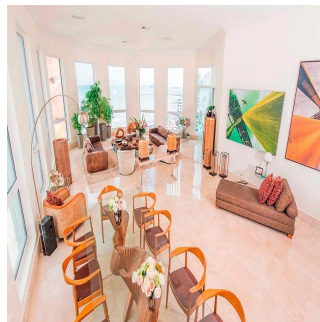

Tara Goldberg
Panama Luxury Living
Panamá, Panama - Plaatselijke tijd

 +507 6459-4848

For sale or rent this prestigious 920m2 Penthouse located in the prestigious Belvedere Park Building in the heart of Coco del Mar, considered one of the most outstanding areas in Panama City becoming the best place to live. In addition to having amenities for the enjoyment of their daily lives. The main entrance has a height of 12 meters, Double height foyer, Double height room, 360° view of the sea and the city, 50 m in front of the sea, Family Room, Recreation room with bar, billiards, home cinema, Linn Surround System, 2 elevators with private access card, 225m2 of open terrace, Full body double glazed windows made in Germany