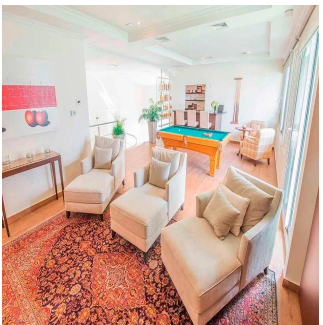

Tara Goldberg
Panama Luxury Living
Panamá, Panama - Plaatselijke tijd

+507 6459-4848

For sale or rent this prestigious 920m2 Penthouse located in the prestigious Belvedere Park Building in the heart of Coco del Mar, considered one of the most outstanding areas in Panama City becoming the best place to live. In addition to having amenities for the enjoyment of their daily lives. The main entrance has a height of 12 meters, Double height foyer, Double height room, 360° view of the sea and the city, 50 m in front of the sea, Family Room, Recreation room with bar, billiards, home cinema, Linn Surround System, 2 elevators with private access card, 225m2 of open terrace, Full body double glazed windows made in Germany