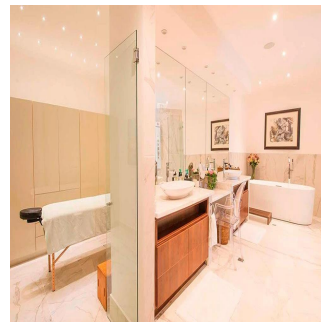

Tara Goldberg
Panama Luxury Living
Panamá, Panama - Plaatselijke tijd

 +507 6459-4848

For sale or rent this prestigious 920m2 Penthouse located in the prestigious Belvedere Park Building in the heart of Coco del Mar, considered one of the most outstanding areas in Panama City becoming the best place to live. In addition to having amenities for the enjoyment of their daily lives. The main entrance has a height of 12 meters, Double height foyer, Double height room, 360° view of the sea and the city, 50 m in front of the sea, Family Room, Recreation room with bar, billiards, home cinema, Linn Surround System, 2 elevators with private access card, 225m2 of open terrace, Full body double glazed windows made in Germany