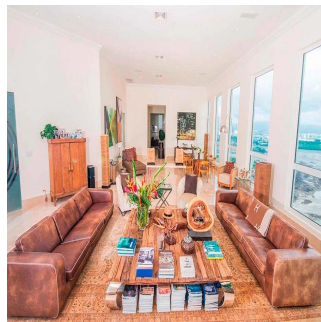

Tara Goldberg
Panama Luxury Living
Panamá, Panama - Plaatselijke tijd

 +507 6459-4848

For sale or rent this prestigious 920m2 Penthouse located in the prestigious Belvedere Park Building in the heart of Coco del Mar, considered one of the most outstanding areas in Panama City becoming the best place to live. In addition to having amenities for the enjoyment of their daily lives. The main entrance has a height of 12 meters, Double height foyer, Double height room, 360° view of the sea and the city, 50 m in front of the sea, Family Room, Recreation room with bar, billiards, home cinema, Linn Surround System, 2 elevators with private access card, 225m2 of open terrace, Full body double glazed windows made in Germany