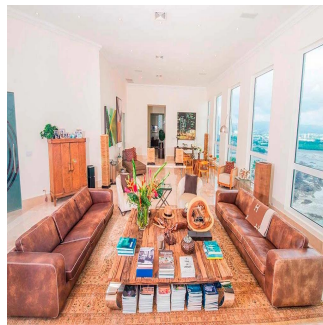

Tara Goldberg
Panama Luxury Living
Panamá, Panama - Plaatselijke tijd

+507 6459-4848

For sale or rent this prestigious 920m2 Penthouse located in the prestigious Belvedere Park Building in the heart of Coco del Mar, considered one of the most outstanding areas in Panama City becoming the best place to live. In addition to having amenities for the enjoyment of their daily lives. The main entrance has a height of 12 meters, Double height foyer, Double height room, 360° view of the sea and the city, 50 m in front of the sea, Family Room, Recreation room with bar, billiards, home cinema, Linn Surround System, 2 elevators with private access card, 225m2 of open terrace, Full body double glazed windows made in Germany