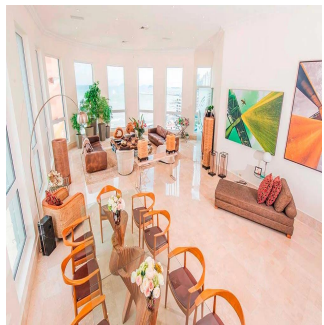

Tara Goldberg
Panama Luxury Living
Panamá, Panama - Plaatselijke tijd

+507 6459-4848

For sale or rent this prestigious 920m2 Penthouse located in the prestigious Belvedere Park Building in the heart of Coco del Mar, considered one of the most outstanding areas in Panama City becoming the best place to live. In addition to having amenities for the enjoyment of their daily lives. The main entrance has a height of 12 meters, Double height foyer, Double height room, 360° view of the sea and the city, 50 m in front of the sea, Family Room, Recreation room with bar, billiards, home cinema, Linn Surround System, 2 elevators with private access card, 225m2 of open terrace, Full body double glazed windows made in Germany