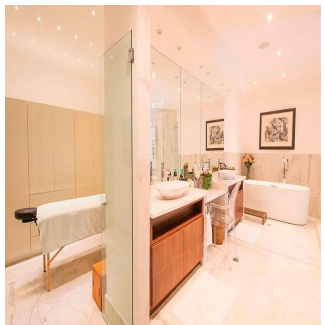

Tara Goldberg
Panama Luxury Living
Panamá, Panama - Plaatselijke tijd

+507 6459-4848

For sale or rent this prestigious 920m2 Penthouse located in the prestigious Belvedere Park Building in the heart of Coco del Mar, considered one of the most outstanding areas in Panama City becoming the best place to live. In addition to having amenities for the enjoyment of their daily lives. The main entrance has a height of 12 meters, Double height foyer, Double height room, 360° view of the sea and the city, 50 m in front of the sea, Family Room, Recreation room with bar, billiards, home cinema, Linn Surround System, 2 elevators with private access card, 225m2 of open terrace, Full body double glazed windows made in Germany