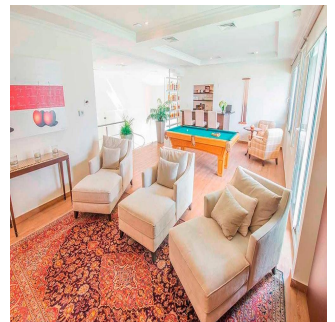

Tara Goldberg
Panama Luxury Living
Panamá, Panama - Plaatselijke tijd

 +507 6459-4848

For sale or rent this prestigious 920m2 Penthouse located in the prestigious Belvedere Park Building in the heart of Coco del Mar, considered one of the most outstanding areas in Panama City becoming the best place to live. In addition to having amenities for the enjoyment of their daily lives. The main entrance has a height of 12 meters, Double height foyer, Double height room, 360° view of the sea and the city, 50 m in front of the sea, Family Room, Recreation room with bar, billiards, home cinema, Linn Surround System, 2 elevators with private access card, 225m2 of open terrace, Full body double glazed windows made in Germany