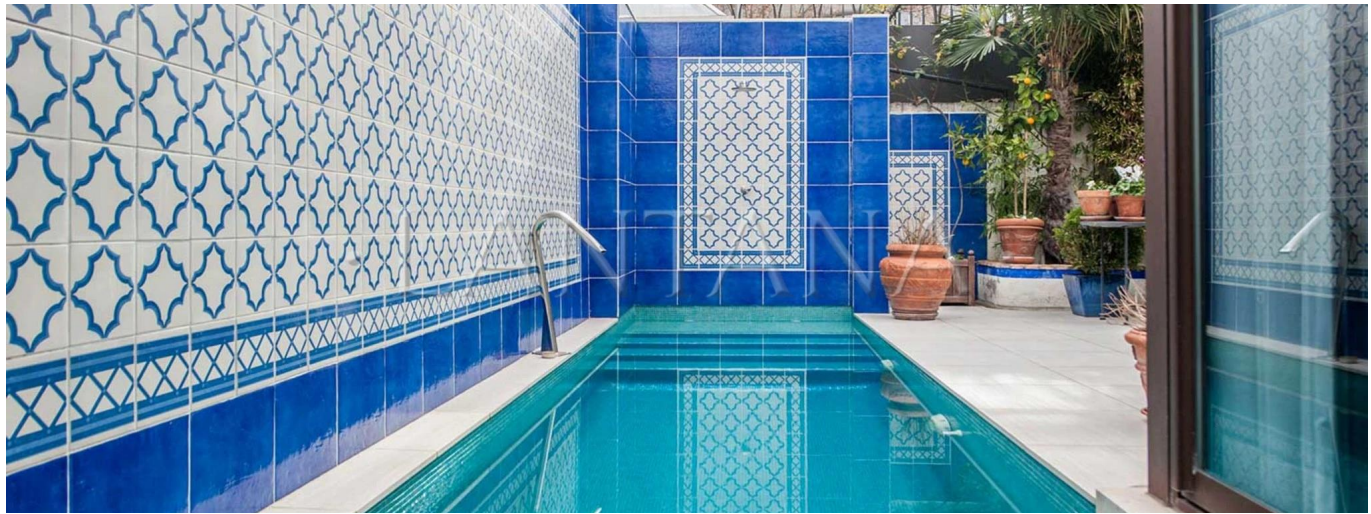

 +65 93378483

Old Embassy consisting of two buildings of approximately 550sq.m + 300sq.m, joined by an interior terrace and basement. 550sq.m building It consists of 3 floors: - Low level: • Service area with two bedrooms and a bathroom, laundry room and storage room. • Heated wine cellar, large game room and another large room. - Main floor: • The main property, residence of the ambassador, is accessed through a protected door with two marble columns, a hallway where we find a large staircase that gives us access to the upper floor. • Complimentary bathroom • Office with access to a large terrace • Large room, more than 100sq.m, with access to a covered terrace with summer dining room and pool • Main dining room • Countertop and kitchen with access by a staircase to the heated cellar - Upper floor: • Large hall • Master bedroom in suite with fireplace and dressing room with large terrace • Three large bedrooms. 300sq.m building approx. : It is attached to the old residence by a terrace and access through the basement. It has three floors of fully equipped offices, two toilets, a professional cinema with capacity for twenty spectators. It also has the pre-installation for the change of offices for four rooms with their bathroom en suite, being the ground floor a large living room and the professional cinema room.