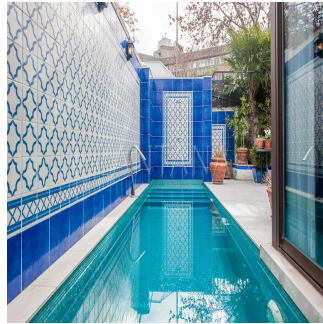

 +65 93378483

Old Embassy consisting of two buildings of approximately 550sq.m + 300sq.m, joined by an interior terrace and basement. 550sq.m building It consists of 3 floors: - Low level: • Service area with two bedrooms and a bathroom, laundry room and storage room. • Heated wine cellar, large game room and another large room. - Main floor: • The main property, residence of the ambassador, is accessed through a protected door with two marble columns, a hallway where we find a large staircase that gives us access to the upper floor. • Complimentary bathroom • Office with access to a large terrace • Large room, more than 100sq.m, with access to a covered terrace with summer dining room and pool • Main dining room • Countertop and kitchen with access by a staircase to the heated cellar - Upper floor: • Large hall • Master bedroom in suite with fireplace and dressing room with large terrace • Three large bedrooms. 300sq.m building approx. : It is attached to the old residence by a terrace and access through the basement. It has three floors of fully equipped offices, two toilets, a professional cinema with capacity for twenty spectators. It also has the pre-installation for the change of offices for four rooms with their bathroom en suite, being the ground floor a large living room and the professional cinema room.