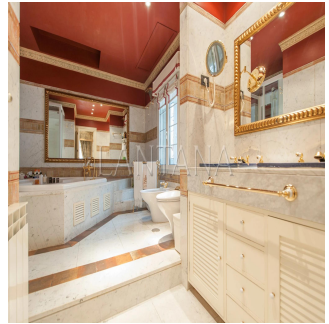

 +65 93378483

Old Embassy consisting of two buildings of approximately 550sq.m + 300sq.m, joined by an interior terrace and basement. 550sq.m building It consists of 3 floors: - Low level: • Service area with two bedrooms and a bathroom, laundry room and storage room. • Heated wine cellar, large game room and another large room. - Main floor: • The main property, residence of the ambassador, is accessed through a protected door with two marble columns, a hallway where we find a large staircase that gives us access to the upper floor. • Complimentary bathroom • Office with access to a large terrace • Large room, more than 100sq.m, with access to a covered terrace with summer dining room and pool • Main dining room • Countertop and kitchen with access by a staircase to the heated cellar - Upper floor: • Large hall • Master bedroom in suite with fireplace and dressing room with large terrace • Three large bedrooms. 300sq.m building approx. : It is attached to the old residence by a terrace and access through the basement. It has three floors of fully equipped offices, two toilets, a professional cinema with capacity for twenty spectators. It also has the pre-installation for the change of offices for four rooms with their bathroom en suite, being the ground floor a large living room and the professional cinema room.