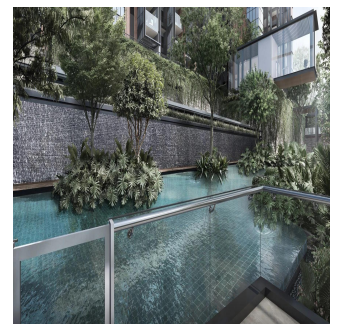

### Roxy-Pacific Holdings Limited

Roxy Pacific Holdings Limited

Singapore, Singapore - Plaatselijke tijd

+65 6440 9878

Inspired by the style of modern Tuscany, View at Kismis exudes a charm of its own. Retreat into your own home surrounded by rustic charm and be lavished with 50 facilities within the development — each crafted to evoke intimacy and tranquility. Seated within an enclave of landed houses, View at Kismis is set against a backdrop of nature for all who are in pursuit of their very own exclusive getaway. Contact: +65 3138 9676 TOP: 1st May 2023