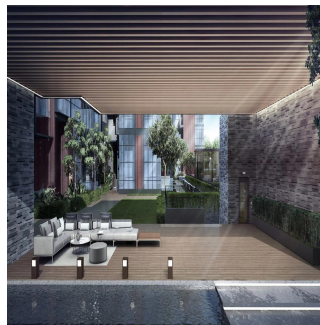

Penthouse

4 Bedroom Apartment For Sales In The View At Kismis

Hong Kong, Hong Kong Island, Sheung Wan, Lor Kismis, 18, ,

VERKOOPPRIJS

USD 1425900.00

🏠 94 qm 🏠 4 kamers 🛏️ 4 slaapkamers 🚿 0 badkamers

🏠 0 vloeren 📏 0 qm Landoppervlak 🅅 0 Parkeerplaatsen

Roxy-Pacific Holdings Limited
 Roxy Pacific Holdings Limited
 Singapore, Singapore - Plaatselijke tijd

+65 6440 9878

Inspired by the style of modern Tuscany, View at Kismis exudes a charm of its own. Retreat into your own home surrounded by rustic charm and be lavished with 50 facilities within the development — each crafted to evoke intimacy and tranquility. Seated within an enclave of landed houses, View at Kismis is set against a backdrop of nature for all who are in pursuit of their very own exclusive getaway. Contact: +65 3138 9676 TOP: 1st May 2023