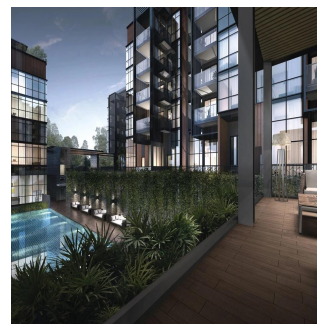

## 4 Bedroom Apartment For Sales In The View At Kismis

Hong Kong, Hong Kong Island, Sheung Wan, Lor Kismis, 18, ,

VERKOOPPRIJS

**\$ 1425900.00**

 94 qm  4 kamers  4 slaapkamers  0 badkamers

 0 vloeren  0 qm Landoppervlak  0 Parkeerplaatsen

### Roxy-Pacific Holdings Limited

Roxy Pacific Holdings Limited

Singapore, Singapore - Plaatselijke tijd

+65 6440 9878

Inspired by the style of modern Tuscany, View at Kismis exudes a charm of its own. Retreat into your own home surrounded by rustic charm and be lavished with 50 facilities within the development — each crafted to evoke intimacy and tranquility. Seated within an enclave of landed houses, View at Kismis is set against a backdrop of nature for all who are in pursuit of their very own exclusive getaway. Contact: +65 3138 9676 TOP: 1st May 2023