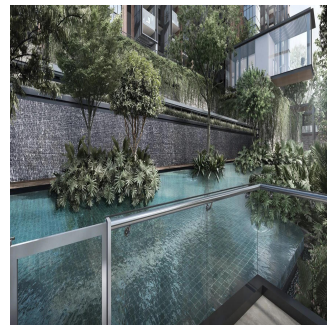

Roxy-Pacific Holdings Limited
 Roxy Pacific Holdings Limited
 Singapore, Singapore - Plaatselijke tijd

+65 6440 9878

Inspired by the style of modern Tuscany, View at Kismis exudes a charm of its own. Retreat into your own home surrounded by rustic charm and be lavished with 50 facilities within the development — each crafted to evoke intimacy and tranquility. Seated within an enclave of landed houses, View at Kismis is set against a backdrop of nature for all who are in pursuit of their very own exclusive getaway. Contact: +65 3138 9676 TOP: 1st May 2023