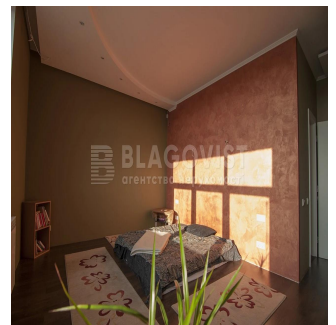

Penthouse

Sale Apartment 4-Room Solomianska St. 15? Kyiv

Hongkong, Hong Kong Eiland, Shouson Heuvel , Solomianska St, 15, 02000,

VERKOOPPRIJS

\$ 300000.00

- 186 qm
- 4 kamers
- 3 slaapkamers
- 2 badkamers
- 2 vloeren
- 2 qm Landoppervlak
- 2 Parkeerplaatsen

Serhii Afanas'ehv

Blagovist

Kyiv, Ukraine - Plaatselijke tijd

+380 50 424-49-61

Apartments in a modern new building located in a park area with unsurpassed views! The layout of the apartment emphasizes its exclusivity, a large lounge area with a park view and the whole city and living area with a separate bathroom and dressing room. Repairs are made on 70 percent, used the most up-to-date environmental materials, to the city center - 10min. The cost includes 2 parking spaces !!! Urgently!