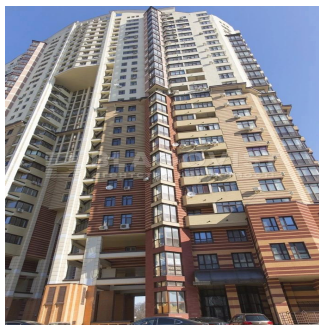

Penthouse

Sale Apartment 4-Room Solomianska St. 15? Kyiv

Hongkong, Hong Kong Eiland, Shouson Heuvel , Solomianska St, 15, 02000,

VERKOOPPRIJS

\$ 300000.00

- 186 qm
- 4 kamers
- 3 slaapkamers
- 2 badkamers
- 2 vloeren
- 2 qm Landoppervlak
- 2 Parkeerplaatsen

Serhii Afanas'ehv

Blagovist

Kyiv, Ukraine - Plaatselijke tijd

+380 50 424-49-61

Apartments in a modern new building located in a park area with unsurpassed views! The layout of the apartment emphasizes its exclusivity, a large lounge area with a park view and the whole city and living area with a separate bathroom and dressing room. Repairs are made on 70 percent, used the most up-to-date environmental materials, to the city center - 10min. The cost includes 2 parking spaces !!! Urgently!