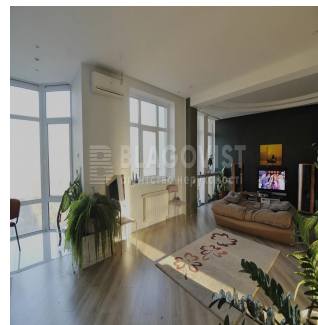

Penthouse

Sale Apartment 4-Room Solomianska St. 15? Kyiv

Hongkong, Hong Kong Eiland, Shouson Heuvel , Solomianska St, 15, 02000,

VERKOOPPRIJS

\$ 300000.00

- 186 qm
- 4 kamers
- 3 slaapkamers
- 2 badkamers
- 2 vloeren
- 2 qm Landoppervlak
- 2 Parkeerplaatsen

Serhii Afanas'ehv

Blagovist

Kyiv, Ukraine - Plaatselijke tijd

+380 50 424-49-61

Apartments in a modern new building located in a park area with unsurpassed views! The layout of the apartment emphasizes its exclusivity, a large lounge area with a park view and the whole city and living area with a separate bathroom and dressing room. Repairs are made on 70 percent, used the most up-to-date environmental materials, to the city center - 10min. The cost includes 2 parking spaces !!! Urgently!