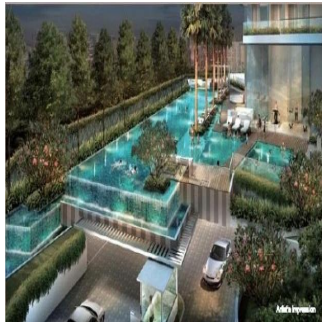

Alex Han
Alex Han Properties
Singapore, Singapore - Plaatselijke tijd

+65 9338 8407

Espada is a freehold condominium development located at 48 Saint Thomas Walk. Located in District 9 and minutes' walk to Somerset MRT Station, it comprises of 232 units in a 32-storey tower.