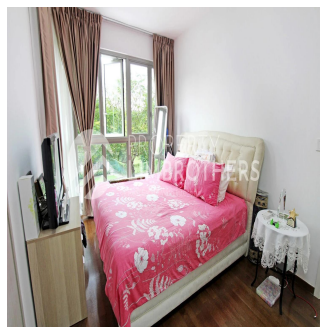

Penthouse

3 Bedroom Low Floor Apartment

Hongkong, Hong Kong Eiland, Sheung Wan, Pasir Ris Link, , ,

VERKOOPPRIJS

USD 868700.00

- 1119 qft
- 6 kamers
- 3 slaapkamers
- 3 badkamers
- 3 vloeren
- 3 qft Landoppervlak
- 3 Parkeerplaatsen

Melvin Lim
Property Lim Brothers
Singapore, Singapore - Plaatselijke tijd

+65 90676710

This Low Floor apartment presents a view of the greenery surrounding the development. Thou on low level, low floor lovers will definitely fall in love with this unit. Condition is great. Selling with running tenancy. Layout for this 3 bedder at 1119sqft will be something that your family will love to have.