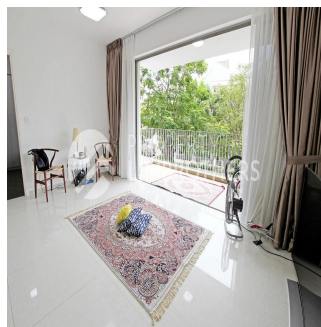

Penthouse

3 Bedroom Low Floor Apartment

Hongkong, Hong Kong Eiland, Sheung Wan, Pasir Ris Link, , ,

VERKOOPPRIJS

USD 868700.00

- 1119 qft
- 6 kamers
- 3 slaapkamers
- 3 badkamers
- 3 vloeren
- 3 qft Landoppervlak
- 3 Parkeerplaatsen

Melvin Lim
Property Lim Brothers
Singapore, Singapore - Plaatselijke tijd

+65 90676710

This Low Floor apartment presents a view of the greenery surrounding the development. Thou on low level, low floor lovers will definitely fall in love with this unit. Condition is great. Selling with running tenancy. Layout for this 3 bedder at 1119sqft will be something that your family will love to have.