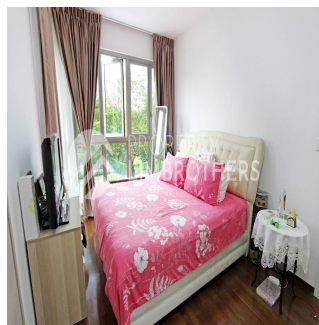

Penthouse

3 Bedroom Low Floor Apartment

Hongkong, Hong Kong Eiland, Sheung Wan, Pasir Ris Link, , ,

VERKOOPPRIJS

\$ 868700.00

1119 qft 6 kamers 3 slaapkamers 3 badkamers

3 vloeren 3 qft Landoppervlak 3 Parkeerplaatsen

Melvin Lim

Property Lim Brothers

Singapore, Singapore - Plaatselijke tijd

+65 90676710

This Low Floor apartment presents a view of the greenery surrounding the development. Thou on low level, low floor lovers will definitely fall in love with this unit. Condition is great. Selling with running tenancy. Layout for this 3 bedder at 1119sqft will be something that your family will love to have.