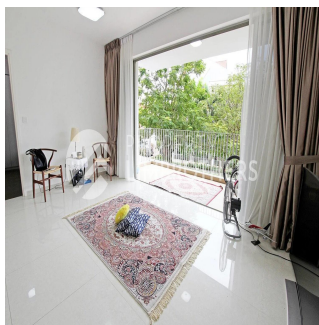

Penthouse

3 Bedroom Low Floor Apartment

Hongkong, Hong Kong Eiland, Sheung Wan, Pasir Ris Link, , ,

VERKOOPPRIJS

\$ 868700.00

1119 qft 6 kamers 3 slaapkamers 3 badkamers

3 vloeren 3 qft Landoppervlak 3 Parkeerplaatsen

Melvin Lim

Property Lim Brothers

Singapore, Singapore - Plaatselijke tijd

+65 90676710

This Low Floor apartment presents a view of the greenery surrounding the development. Thou on low level, low floor lovers will definitely fall in love with this unit. Condition is great. Selling with running tenancy. Layout for this 3 bedder at 1119sqft will be something that your family will love to have.