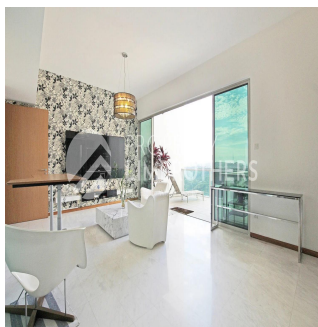

Penthouse

4 Bedroom Penthouse For Sale In Bukit Timah

Hongkong, Hong Kong Eiland, Sheung Wan, Mount Sinai Dr, , ,

VERKOOPPRIJS

\$ 2751000.00

-  3067 qft
-  8 kamers
-  4 slaapkamers
-  4 badkamers
-  4 vloeren
-  4 qft Landoppervlak
-  4 Parkeerplaatsen

Melvin Lim

Property Lim Brothers

Singapore, Singapore - Plaatselijke tijd

+65 90676710

Imagine dining Al-fresco in the comfort and privacy of your own home that overlooks a panoramic view of Bukit Timah. This 4-Bedroom 3067 sqft penthouse makes it possible with its spacious balcony and functional layout. Feel the gentle caress of the light breeze on your cheeks when you push open your balcony doors, this super high story unit. Within 600m, you can walk to the nearby Dover MRT station. And if you have children who are still schooling, don't fret! There are international schools and Henry Park Primary School which surrounds the area.