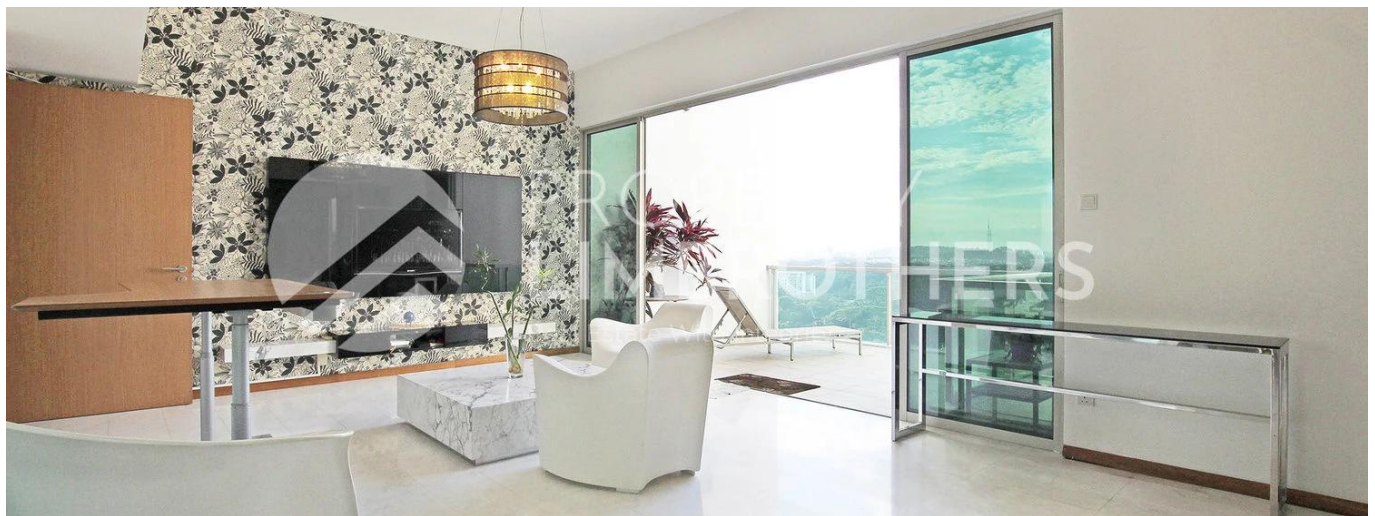

Penthouse

4 Bedroom Penthouse For Sale In Bukit Timah

Hongkong, Hong Kong Eiland, Sheung Wan, Mount Sinai Dr, , ,

VERKOOPPRIJS

USD 2751000.00

- 3067 qft
- 8 kamers
- 4 slaapkamers
- 4 badkamers
- 4 vloeren
- 4 qft Landoppervlak
- 4 Parkeerplaatsen

Melvin Lim

Property Lim Brothers

Singapore, Singapore - Plaatselijke tijd

+65 90676710

Imagine dining Al-fresco in the comfort and privacy of your own home that overlooks a panoramic view of Bukit Timah. This 4-Bedroom 3067 sqft penthouse makes it possible with its spacious balcony and functional layout. Feel the gentle caress of the light breeze on your cheeks when you push open your balcony doors, this super high story unit. Within 600m, you can walk to the nearby Dover MRT station. And if you have children who are still schooling, don't fret! There are international schools and Henry Park Primary School which surrounds the area.

Verkrijgbaar Bij: 06.08.2019

Vloeren: 4 Vloeren: 4 Bouwjaar: 2017 Parkeerplaatsen: 4 Bouwjaar: 2017 Type: Kantoor