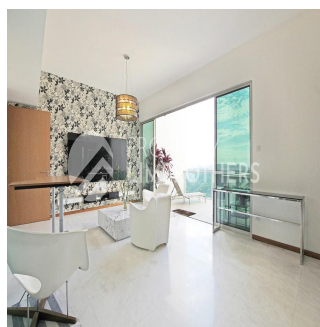

Penthouse

4 Bedroom Penthouse For Sale In Bukit Timah

Hongkong, Hong Kong Eiland, Sheung Wan, Mount Sinai Dr, , ,

VERKOOPPRIJS

USD 2751000.00

- 3067 qft
- 8 kamers
- 4 slaapkamers
- 4 badkamers
- 4 vloeren
- 4 qft Landoppervlak
- 4 Parkeerplaatsen

Melvin Lim

Property Lim Brothers

Singapore, Singapore - Plaatselijke tijd

+65 90676710

Imagine dining Al-fresco in the comfort and privacy of your own home that overlooks a panoramic view of Bukit Timah. This 4-Bedroom 3067 sqft penthouse makes it possible with its spacious balcony and functional layout. Feel the gentle caress of the light breeze on your cheeks when you push open your balcony doors, this super high story unit. Within 600m, you can walk to the nearby Dover MRT station. And if you have children who are still schooling, don't fret! There are international schools and Henry Park Primary School which surrounds the area.