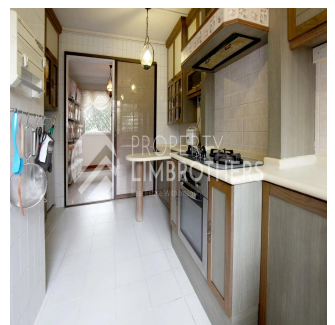

# Grand Executive 3 Bedroom Maisonette

Hongkong, Hong Kong Eiland, Mid-levels Centraal, Tampines Ave 5,  
858, 520858,

VERKOOPPRIJS

**USD 579200.00**

- 1571 qft
- 6 kamers
- 3 slaapkamers
- 3 badkamers
- 3 vloeren
- 3 qft Landoppervlak
- 3 Parkeerplaatsen

**Melvin Lim**

Property Lim Brothers

Singapore, Singapore - Plaatselijke tijd

+65 90676710

Surround yourself with exquisite marble fittings! In this grand executive maisonette, you have access to spacious common areas and large bedroom sizes- all 3 bedrooms can fit a King Sized Bed comfortably! Plus point: This unit faces lush greenery which promises you good ventilation and scenic views. You will be utterly spoilt for choice since it only take you and your family a few minutes walk to Tampines Mall, Century Square, Tampines Mrt and many more!