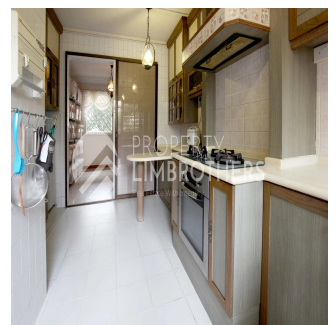

# Grand Executive 3 Bedroom Maisonette

Hongkong, Hong Kong Eiland, Mid-levels Centraal, Tampines Ave 5,  
858, 520858,

VERKOOPPRIJS

**\$ 579200.00**

- 1571 qft
- 6 kamers
- 3 slaapkamers
- 3 badkamers
- 3 vloeren
- 3 qft Landoppervlak
- 3 Parkeerplaatsen

**Melvin Lim**

Property Lim Brothers

Singapore, Singapore - Plaatselijke tijd

+65 90676710

Surround yourself with exquisite marble fittings! In this grand executive maisonette, you have access to spacious common areas and large bedroom sizes- all 3 bedrooms can fit a King Sized Bed comfortably! Plus point: This unit faces lush greenery which promises you good ventilation and scenic views. You will be utterly spoilt for choice since it only take you and your family a few minutes walk to Tampines Mall, Century Square, Tampines Mrt and many more!