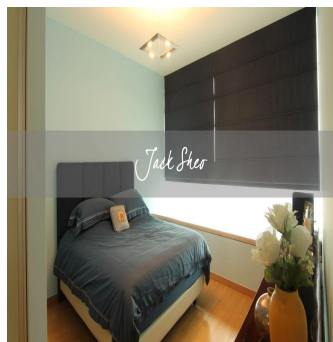

Penthouse

3 Bedroom Penthouse Apartment In Wilkie Studio

Oekraïne, Kiev, Kiev, Mount Emily Rd, , ,

VERKOOPPRIJS

\$ 1634100.00

- 🏠 1883 qft
- 🛏️ 5 kamers
- 🛏️ 3 slaapkamers
- 🚿 2 badkamers
- 🏠 2 vloeren
- 📏 2 qft
Landoppervlak
- 🅅️ 2
Parkeerplaatsen

Jack Sheo
Jack Sheo
Singapore, Singapore - Plaatselijke tijd

+65 93378483

Wilkie Studio is located at the Mount Emily enclave in Singapore's prime district 9. It is within close walking distance to Mount Emily Park, St Margaret's Primary School, NAFA and Singapore Management University. This Wilkie Studio duplex penthouse unit is in a very good condition and for sale at a great value. It has a squarish and regular layout and also enjoys good natural light. Lower floor (approx 1,200+ sqft), – living & dining space – kitchen – 3 bedrooms Upper floor (approx 600+ sqft), – roof terrace If you are on the lookout for a good 3 bedroom deal in district 9, this is it.