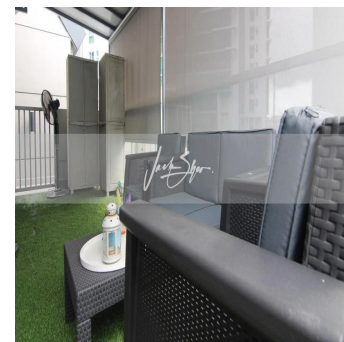

# 3 Bedroom Duplex Unit For Sale In Hills Twoone

Hongkong, Discovery Bay, Discovery Bay, Hillview Ter, 21, 669232,

VERKOOPPRIJS

**\$ 942700.00**

- 1141 qft
- 5 kamers
- 3 slaapkamers
- 2 badkamers
- 2 vloeren
- 2 qft Landoppervlak
- 2 Parkeerplaatsen

**Jack Sheo**  
Jack Sheo  
Singapore, Singapore - Plaatselijke tijd

+65 93378483

Hills Twoone is a low-rise development located at 21 Hillview Terrace. This Hills Twoone penthouse unit for sale is tucked at a corner of the building. It is split into 2 levels in the following configuration: Lower floor: – 2 bedrooms (can accommodate queen-sized bed) – 1 common bathroom – living/dining/kitchen Upper floor: – ensuite master bedroom – sheltered terrace The layout is practical and compact which makes it easy to use and maintain. The unit also enjoys very good natural lighting.