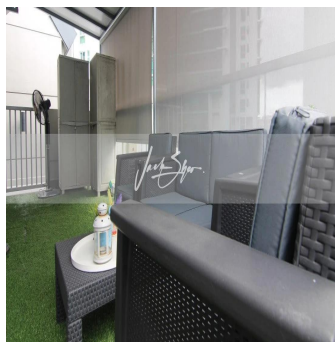

Penthouse

3 Bedroom Duplex Unit For Sale In Hills Twoone

Hongkong, Discovery Bay, Discovery Bay, Hillview Ter, 21, 669232,

VERKOOPPRIJS

USD 942700.00

- 🏠 1141 qft
- 🛏️ 5 kamers
- 🛏️ 3 slaapkamers
- 🚿 2 badkamers
- 🏠 2 vloeren
- 📏 2 qft
Landoppervlak
- 🅅 2
Parkeerplaatsen

Jack Sheo
Jack Sheo
Singapore, Singapore - Plaatselijke tijd

 +65 93378483

Hills Twoone is a low-rise development located at 21 Hillview Terrace. This Hills Twoone penthouse unit for sale is tucked at a corner of the building. It is split into 2 levels in the following configuration: Lower floor: – 2 bedrooms (can accommodate queen-sized bed) – 1 common bathroom – living/dining/kitchen Upper floor: – ensuite master bedroom – sheltered terrace The layout is practical and compact which makes it easy to use and maintain. The unit also enjoys very good natural lighting.