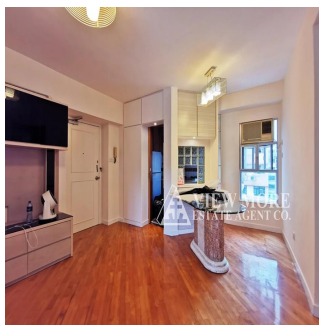

Penthouse

Quiet Location Apartment For Rent At Happy Valley

Australië, New South Wales, Sydney, , , ,

MAANDELIJKSE HUURPRIJS

USD 4000.00

VERKOOPPRIJS

USD 0.00

🏠 596 qm   🛏️ 4 kamers   🚗 3 slaapkamers   🚿 1 badkamers

🏠 1 vloeren   📏 1 qm Landoppervlak   🅇 1 Parkeerplaatsen

Viewmore Estate Agency
View More Estate Agency
Happy Valley, Hong Kong - Plaatselijke tijd

+852 2833 6682

Borg: 1 Maandelijkse huur

Verkrijgbaar Bij: 31.07.2019

Vloeren: 4

Vloeren: 4

Bouwjaar: 2017

Parkeerplaatsen: 4

Bouwjaar: 2017

Type: Kantoor