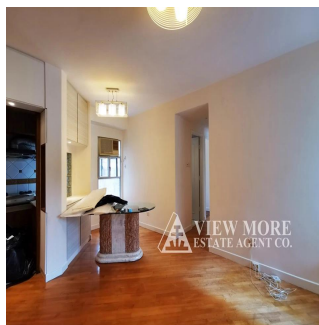

Penthouse

Quiet Location Apartment For Rent At Happy Valley

Australië, New South Wales, Sydney, , , ,

MAANDELIJKSE HUURPRIJS

USD 4000.00

VERKOOPPRIJS

USD 0.00

🏠 596 qm   🛏️ 4 kamers   🚗 3 slaapkamers   🚿 1 badkamers

🏠 1 vloeren   📏 1 qm Landoppervlak   🅇 1 Parkeerplaatsen

Viewmore Estate Agency
View More Estate Agency
Happy Valley, Hong Kong - Plaatselijke tijd

+852 2833 6682

Borg: 1 Maandelijkse huur

Verkrijgbaar Bij: 31.07.2019

Vloeren: 4

Vloeren: 4

Bouwjaar: 2017

Parkeerplaatsen: 4

Bouwjaar: 2017

Type: Kantoor