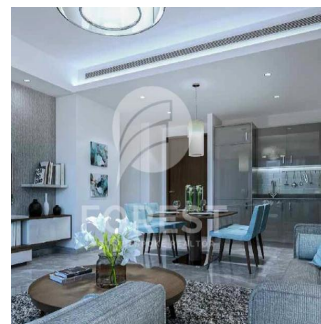

Penthouse

New Luxury 1 Bedroom Apartment In Sobha Creek Vista

Australië, New South Wales, Dawes Point, , , ,

VERKOOPPRIJS

USD 820000.00

- 493 qft
- 0 kamers
- 1 slaapkamers
- 1 badkamers
- 1 vloeren
- 1 qft Landoppervlak
- 1 Parkeerplaatsen

Tetiana Tsybal
For Est Real Estate
Dubai, United Arab Emirates - Plaatselijke tijd

+971 55-909-1717

Amazing View.

Verkrijgbaar Bij: 01.01.1970

Vloeren: 4   Vloeren: 4   Bouwjaar: 2017   Parkeerplaatsen: 4   Bouwjaar: 2017   Type: Kantoor