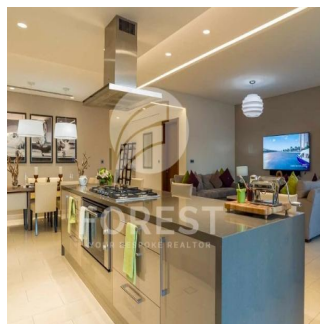

Penthouse

New Luxury 1 Bedroom Apartment In Sobha Creek Vista

Australië, New South Wales, Dawes Point, , , ,

VERKOOPPRIJS

USD 820000.00

- 493 qft
- 0 kamers
- 1 slaapkamers
- 1 badkamers
- 1 vloeren
- 1 qft Landoppervlak
- 1 Parkeerplaatsen

Tetiana Tsybal
For Est Real Estate
Dubai, United Arab Emirates - Plaatselijke tijd

+971 55-909-1717

Amazing View.

Verkrijgbaar Bij: 01.01.1970

Vloeren: 4   Vloeren: 4   Bouwjaar: 2017   Parkeerplaatsen: 4   Bouwjaar: 2017   Type: Kantoor