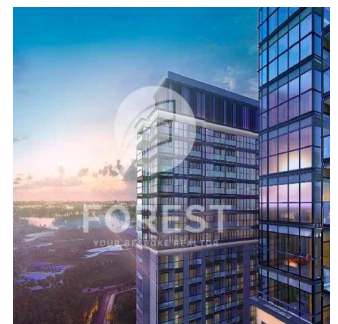

Penthouse

New Luxury 1 Bedroom Apartment In Sobha Creek Vista

Australië, New South Wales, Dawes Point, , , ,

VERKOOPPRIJS

USD 820000.00

- 493 qft
- 0 kamers
- 1 slaapkamers
- 1 badkamers
- 1 vloeren
- 1 qft Landoppervlak
- 1 Parkeerplaatsen

Tetiana Tsybal
For Est Real Estate
Dubai, United Arab Emirates - Plaatselijke tijd

+971 55-909-1717

Amazing View.

Verkrijgbaar Bij: 01.01.1970

Vloeren: 4   Vloeren: 4   Bouwjaar: 2017   Parkeerplaatsen: 4   Bouwjaar: 2017   Type: Kantoor