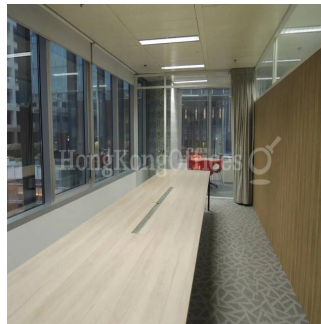

0 vloeren    0 qft Landoppervlak    0 Parkeerplaatsen

**Hong Kong Offices**  
Hong Kong Offices  
Admiralty, Hong Kong - Plaatselijke tijd

+852 3101 1448

View This unit looks out to the surrounding buildings. Internal Condition The fully fitted office is in good condition. It enjoys a direct lift lobby. It comes with a glass door entrance.