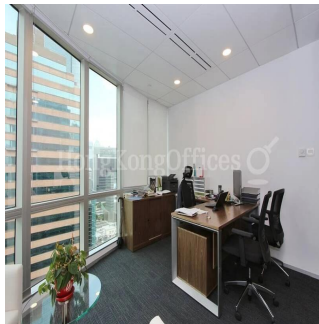

0 vloeren 0 qft Landoppervlak 0 Parkeerplaatsen

Hong Kong Offices
Hong Kong Offices
Admiralty, Hong Kong - Plaatselijke tijd

+852 3101 1448

View It offers an open view. There are views from two sides of this office. Internal Condition The fully fitted office is in good condition. The layout is efficient. The conference room is presentable. The meeting room is presentable. The manager room is spacious. The director room is large. The open office area is roomy enough for workstations and filing cabinets. It enjoys a direct lift lobby. Furniture is provided for a quick move in. Professionally designed reception greets your guests.