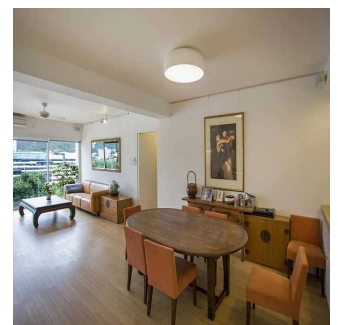

**Victoria Allan**

Habitat Property

Central, Hong Kong - Plaatselijke tijd

+852 9779 0233

- Open view over the greenery of Shouson Hill
- Good size 3 bedrooms plus a study
- Conveniently located in Shouson Hill
- One car parking space
- Sole Agent - Contact Tish Hayward 6082 2245