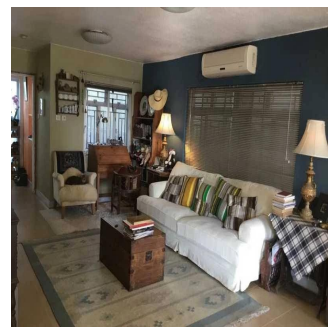

**Victoria Allan**

Habitat Property

Central, Hong Kong - Plaatselijke tijd

+852 9779 0233

• 2100 sf (Gross) with private garden and roof • Open mountain and green view • Fully detached house with 4 spacious bedroom • Efficient floor plan with spacious living and dining areas • Great outdoor space excellent for entertaining • Exclusive and convenient location, only 15 mins to MTR, shops and restaurants • Sole Agency - Please contact Nelson Chan 9097 9999 for viewings