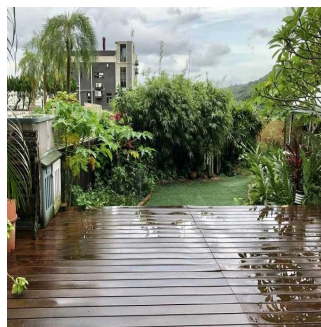

**Victoria Allan**

Habitat Property

Central, Hong Kong - Plaatselijke tijd

+852 9779 0233

• 2100 sf (Gross) with private garden and roof • Open mountain and green view • Fully detached house with 4 spacious bedroom • Efficient floor plan with spacious living and dining areas • Great outdoor space excellent for entertaining • Exclusive and convenient location, only 15 mins to MTR, shops and restaurants • Sole Agency - Please contact Nelson Chan 9097 9999 for viewings