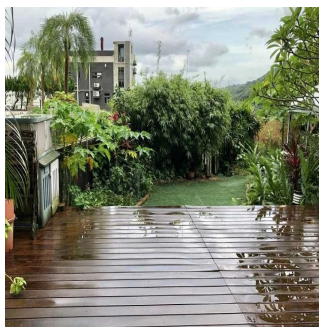

Victoria Allan

Habitat Property

Central, Hong Kong - Plaatselijke tijd

☎️ +852 9779 0233

• 2100 sf (Gross) with private garden and roof • Open mountain and green view • Fully detached house with 4 spacious bedroom • Efficient floor plan with spacious living and dining areas • Great outdoor space excellent for entertaining • Exclusive and convenient location, only 15 mins to MTR, shops and restaurants • Sole Agency - Please contact Nelson Chan 9097 9999 for viewings