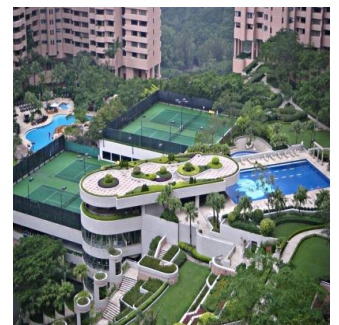

### Maureen Mills

Executive Homes Hong Kong

Centra, Hong Kong - Plaatselijke tijd

+852 2537 1177

This iconic development, completed in 1989, in the middle of HK island, consists of totally eighteen 20 storey blocks of differing sized apartments. Towers 1& 2 are fully furnished serviced apartments, either studios or 1-3 bedrooms. The other towers are residential ones and range from 1001 sf - 2626 sf saleable areas, with 2-4 bedrooms plus study. There are a total of 779 residential apartments. The development is surrounded by walking trails and a country park and has extensive clubhouse facilities.