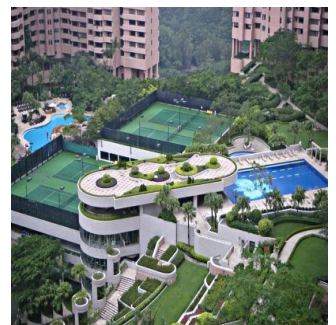

Penthouse

Tai Tam Apartment For Sale

Australië, New South Wales, Rouse Heuvel, Tai Tam Reservoir Rd, 88, ,

VERKOOPPRIJS

USD 9860000.00

🏠 2787 qm 🏠 5 kamers 🛏️ 3 slaapkamers 🚿 2 badkamers

🏠 2 vloeren 📐 2 qm Landoppervlak 🅅 2 Parkeerplaatsen

Maureen Mills

Executive Homes Hong Kong

Centra, Hong Kong - Plaatselijke tijd

+852 2537 1177

This iconic development, completed in 1989, in the middle of HK island, consists of totally eighteen 20 storey blocks of differing sized apartments. Towers 1 & 2 are fully furnished serviced apartments, either studios or 1-3 bedrooms. The other towers are residential ones and range from 1001 sf - 2626 sf saleable areas, with 2-4 bedrooms plus study. There are a total of 779 residential apartments. The development is surrounded by walking trails and a country park and has extensive clubhouse facilities.