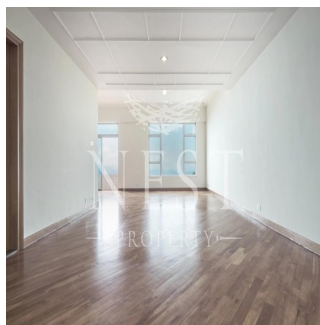

**Naomi Budden**  
Nest Property  
Sheung Wan, Hong Kong - Plaatselijke tijd

☎️ +852 3689 7523

**FEATURES:**

Duplex, Terrace, Balcony, Helper's Room, Car Park, Walk-In Closet

**BUILDING FACILITIES:**

Swimming Pool