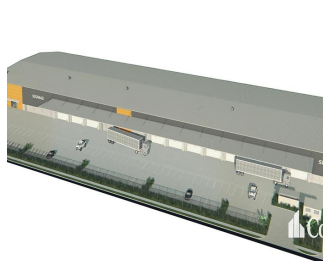

Penthouse

Large Format Warehousing Facility

Zuid-Afrika, Gauteng, Sandton, , , 4207,

- 8893 qm
- 0 kamers
- 0 slaapkamers
- 0 badkamers
- 0 vloeren
- 0 qm Landoppervlak
- 0 Parkeerplaatsen

Paul Bates

Corwells Commercial Property
Yatala, Australia - Plaatselijke tijd

+61 423 699 966

- High clearance warehouse of 8,493sqm - Multiple electricity operated roller doors 6m high x 6m wide - 400sqm of two level corporate office - Dual 10m wide driveway crossovers - 12m deep full length all weather awning - Efficient construction providing sustainability and energy savings - Empire Estate is the largest industrial estate on the Gold Coast - Call Exclusive Agent to discuss requirements This unique opportunity is situated in the heart of the Yatala Enterprise Area. Ideally located between the two largest consumer markets of Brisbane and the Gold Coast with direct access from the M1 via Exit 38 and Exit 41 in both north and south directions.

Verkrijgbaar Bij: 17.07.2019

Vloeren: 4 Vloeren: 4 Bouwjaar: 2017 Parkeerplaatsen: 4 Bouwjaar: 2017 Type: Kantoor