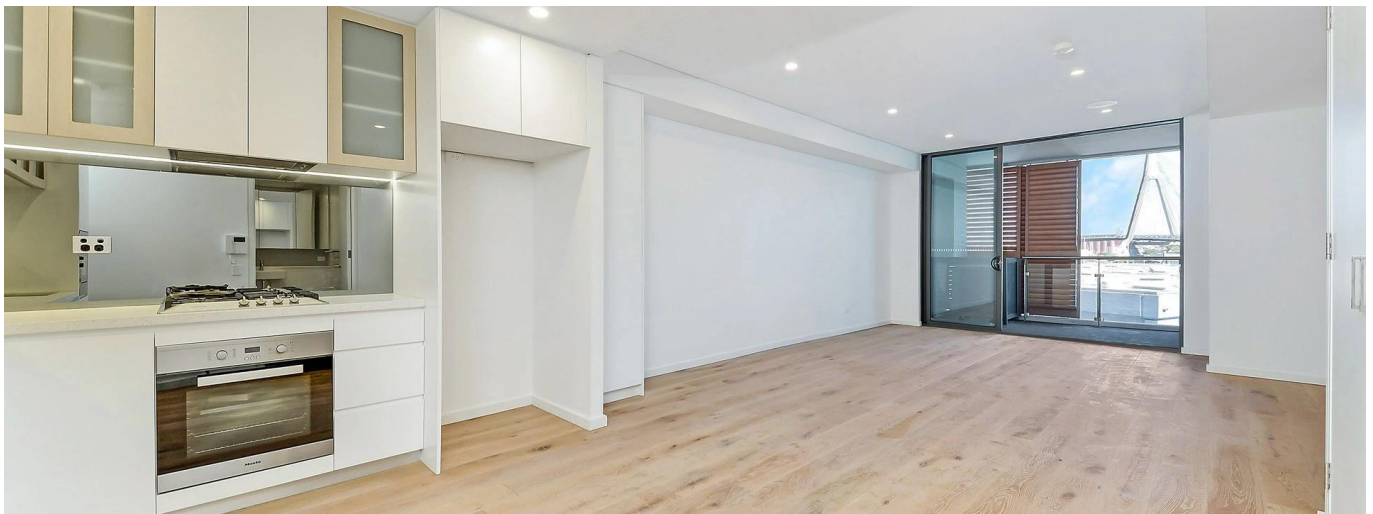

Jay Lee

Pw Realty

Sydney, Australia - Plaatselijke tijd

+61 450 048 978

Created by the awarding winning JPRA Turner team and build by Duffy Kennedy Constructions, this brand new 2 Bedroom apartment at 'PIER 99' features cutting edge design. Fresh, contemporary and sophisticated, impressive style and unparalleled architectural excellence, this 2 bedroom embrace's style and encompasses the vibrant Sydney lifestyle on offer. Property features: - Stunning views to Blackwattle Bay & Anzac Bridge - Kitchens feature Miele appliances and Parisitapware whilst intricately patterned mosaic feature walls in the bathrooms round out the stunning finishes - Secure underground parking - Internal laundry - Luxury bedrooms with built-in robes - Abundant lock storage space Location: - In the heart of Sydney's entertainment and lifestyle precinct - Short walk to Darling Harbour and 1 minute to light rail station - Wentworth Park and Sydney Fish markets on doorstep The apartment mirrors everything that's best in urban lifestyle. In a place where you can be in the city in minutes. It offers the ultimate convenient lifestyle. Make the most of the city, Darling Harbour, parkland, major shopping centres and restaurants all within a short stroll. FEATURES Air Conditioning, Built-In Wardrobes, Close to Transport, Close to Shops, Alarm System, Close to Schools, Security Access, Car Parking - Basement Security System