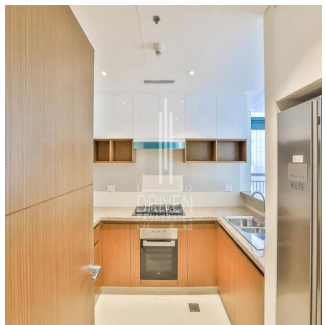

**Chris Pearson**  
 Re/Max Address - Berea  
 Berea, South Africa - Plaatselijke tijd

 27 31 313 1310

1 bedroom apartment located in Dubai Creek Residence, South Tower 1, Dubai Creek Harbour. Ready to move in. Spacious, bright and elegant interiors.