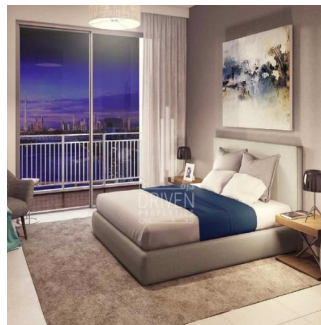

# New 1 Bed Apartment - Harbour Views 2 Dubai Creek Harbour

???????, ???? , ????, , , ,

VERKOOPPRIJS

**USD 999999.00**

- 729 qft
- 0 kamers
- 1 slaapkamers
- 1 badkamers
- 1 vloeren
- 1 qft Landoppervlak
- 1 Parkeerplaatsen

**Chris Pearson**  
 Re/Max Address - Berea  
 Berea, South Africa - Plaatselijke tijd

27 31 313 1310

Amazing 1 Bedroom Apartment | Prime Location Brought to you by Driven Properties, this 1 bedroom apartment is located in Harbour Views, Dubai Creek Harbour. - Soon to handover - Low floor level - Unit Type: Middle - View: Community - Kitchen: Open & Fully Fitted Building Amenities: - Close to Iconic Dubai Creek - Easy access to major roads