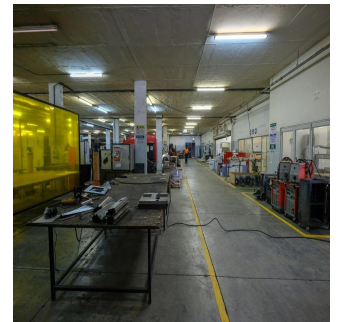

0 vloeren 0 qm Landoppervlak 0 Parkeerplaatsen

**Dion Williams**

Api Property Group

Sandton, South Africa - Plaatselijke tijd

+27 0795174743

A grade facility offering a stunning office component with modern finishes and spacious warehouse, situated in the very popular distribution node of Longmeadow Business Estate. There is ample parking bays for tenants and visitors as well as this property offers roller shutter door access. This property comprises of 4,483sqm warehouse space, 1,947sqm offices, ample yard space and is located on a 6,749sqm stand size. There's easy access to the N3 highway as well as the Gautrain and the industrial park has 24 hour security present.