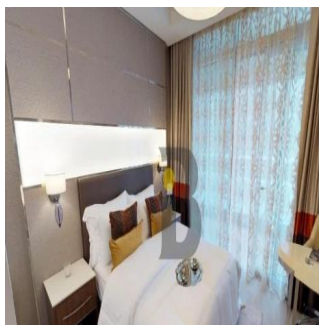

Penthouse

Luxury 1 Br Apartment Imperial Avenue Downtown

Zuid-Afrika, Gauteng, Johannesburg, Burj Khalifa Blvd, , ,

VERKOOPPRIJS

USD 1555000.00

🏠 876 qft 🛏️ 0 kamers 🛏️ 1 slaapkamers 🚿 2 badkamers

🏠 2 vloeren 📏 2 qft Landoppervlak 🅅 2 Parkeerplaatsen

New Agent Happy

New User To Company Test

, United States - Plaatselijke tijd

54 23534346

1 Bed apartment High rise , Burj Khalifa view & canal view High quality interior finishing & flooring Fully fitted kitchen with white goods Fully fitted wardrobes Floor to ceiling glass windows for downtown view Good size washrooms Big balcony car parking Infinity swimming pool Gym, Jacuzzi