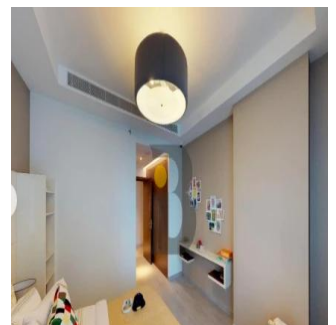

# Luxury 1 Br Apartment Imperial Avenue Downtown

Zuid-Afrika, Gauteng, Johannesburg, Burj Khalifa Blvd, , ,

VERKOOPPRIJS

**\$ 1555000.00**

🏠 876 qft    🛏️ 0 kamers    🛏️ 1 slaapkamers    🚿 2 badkamers

🏠 2 vloeren    📏 2 qft Landoppervlak    🅅 2 Parkeerplaatsen

**New Agent Happy**

New User To Company Test

, United States - Plaatselijke tijd

54 23534346

1 Bed apartment High rise , Burj Khalifa view & canal view High quality interior finishing & flooring Fully fitted kitchen with white goods Fully fitted wardrobes Floor to ceiling glass windows for downtown view Good size washrooms Big balcony car parking Infinity swimming pool Gym, Jacuzzi