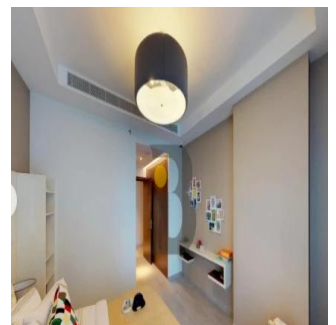

Penthouse

Luxury 1 Br Apartment Imperial Avenue Downtown

Zuid-Afrika, Gauteng, Johannesburg, Burj Khalifa Blvd, , ,

VERKOOPPRIJS

USD 1555000.00

🏠 876 qft 🛏️ 0 kamers 🛏️ 1 slaapkamers 🚿 2 badkamers

🏠 2 vloeren 📏 2 qft Landoppervlak 🅅 2 Parkeerplaatsen

New Agent Happy

New User To Company Test

, United States - Plaatselijke tijd

54 23534346

1 Bed apartment High rise , Burj Khalifa view & canal view High quality interior finishing & flooring Fully fitted kitchen with white goods Fully fitted wardrobes Floor to ceiling glass windows for downtown view Good size washrooms Big balcony car parking Infinity swimming pool Gym, Jacuzzi