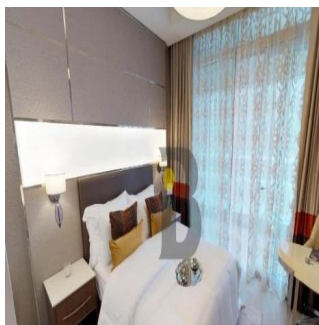

# Luxury 1 Br Apartment Imperial Avenue Downtown

Zuid-Afrika, Gauteng, Johannesburg, Burj Khalifa Blvd, , ,

VERKOOPPRIJS

**\$ 1555000.00**

🏠 876 qft    🛏️ 0 kamers    🛏️ 1 slaapkamers    🚿 2 badkamers

🏠 2 vloeren    📏 2 qft Landoppervlak    🅅 2 Parkeerplaatsen

**New Agent Happy**

New User To Company Test

, United States - Plaatselijke tijd

54 23534346

1 Bed apartment High rise , Burj Khalifa view & canal view High quality interior finishing & flooring Fully fitted kitchen with white goods Fully fitted wardrobes Floor to ceiling glass windows for downtown view Good size washrooms Big balcony car parking Infinity swimming pool Gym, Jacuzzi