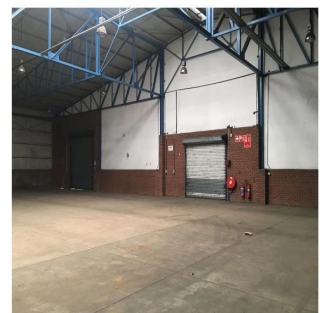

 0 vloeren     0 qm Landoppervlak     0 Parkeerplaatsen

**Llave Bienes Raices**

Llave Bienes Raices

Ciudad de México, Mexico - Plaatselijke tijd

+52 55 5350 1150

POMONA PRIME WAREHOUSE LOCATED ON POMONA ROAD CLOSE TO OR TAMBO Prime located warehouse close to R21 and on Pomona Rd with access to other main arterial roads Factory consists of 1124 sqm Dispatch office on factory floor Dispatch door access onto ramped loading platform Air conditioned office Natural light Extra 94 sqm Cold room included if required 24 hour security Paved yard of 675 sqm Additional 300 sqm of yard available if required.