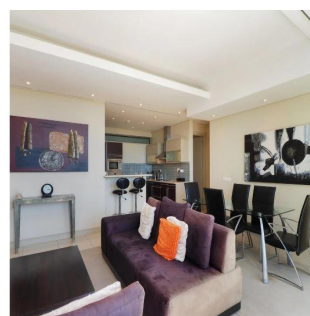

Penthouse

2 Bedroom Apartment For Rent In An Exclusive Estate In Waterfront

Zuid-Afrika, West-Kaap, Kaapstad, , , 8001,

MAANDELIJKSE HUURPRIJS

\$ 4200.00

VERKOOPPRIJS

\$ 0.00

🏠 146 qm 🏠 4 kamers 🛏️ 2 slaapkamers 🚿 2 badkamers

🏠 2 vloeren 📏 2 qm Landoppervlak 🅅 2 Parkeerplaatsen

Johannes Lategan

Village N Life Realty

Cape Town, South Africa - Plaatselike tijd

+27 825541741

GEM OF JULIETTE This stylish gem is situated in the heart of the exclusive Marina Estate. The unit is elevated with phenomenal views and comes with an open plan kitchen, living/dining area which leads onto a spacious balcony with awesome majestic views. Both en-suite bedrooms opens on to the balcony area. The estate is within walking distance of the famous V&A Waterfront which, has a wide selection of restaurants and entertainment. The Waterfront Marina offers access to 5 communal pools; gymnasium and 24/7 security.