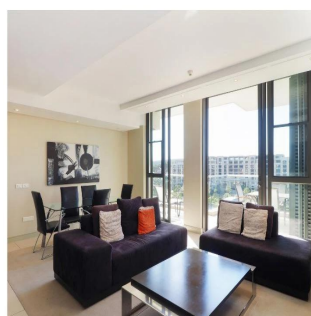

Penthouse

2 Bedroom Apartment For Rent In An Exclusive Estate In Waterfront

Zuid-Afrika, West-Kaap, Kaapstad, , , 8001,

MAANDELIJKSE HUURPRIJS

\$ 4200.00

VERKOOPPRIJS

\$ 0.00

🏠 146 qm 🏠 4 kamers 🛏️ 2 slaapkamers 🚿 2 badkamers

🏠 2 vloeren 📏 2 qm Landoppervlak 🅅 2 Parkeerplaatsen

Johannes Lategan

Village N Life Realty

Cape Town, South Africa - Plaatselike tijd

+27 825541741

GEM OF JULIETTE This stylish gem is situated in the heart of the exclusive Marina Estate. The unit is elevated with phenomenal views and comes with an open plan kitchen, living/dining area which leads onto a spacious balcony with awesome majestic views. Both en-suite bedrooms opens on to the balcony area. The estate is within walking distance of the famous V&A Waterfront which, has a wide selection of restaurants and entertainment. The Waterfront Marina offers access to 5 communal pools; gymnasium and 24/7 security.