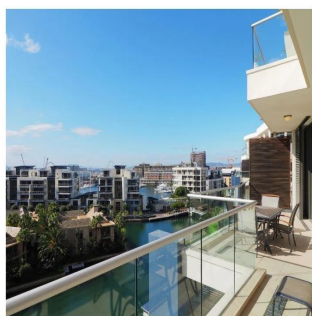

Penthouse

2 Bedroom Apartment For Rent In An Exclusive Estate In Waterfront

Zuid-Afrika, West-Kaap, Kaapstad, , , 8001,

MAANDELIJKSE HUURPRIJS

\$ 4200.00

VERKOOPPRIJS

\$ 0.00

🏠 146 qm 🏠 4 kamers 🛏️ 2 slaapkamers 🚿 2 badkamers

🏠 2 vloeren 📏 2 qm Landoppervlak 🅅 2 Parkeerplaatsen

Johannes Lategan

Village N Life Realty

Cape Town, South Africa - Plaatselike tijd

+27 825541741

GEM OF JULIETTE This stylish gem is situated in the heart of the exclusive Marina Estate. The unit is elevated with phenomenal views and comes with an open plan kitchen, living/dining area which leads onto a spacious balcony with awesome majestic views. Both en-suite bedrooms opens on to the balcony area. The estate is within walking distance of the famous V&A Waterfront which, has a wide selection of restaurants and entertainment. The Waterfront Marina offers access to 5 communal pools; gymnasium and 24/7 security.