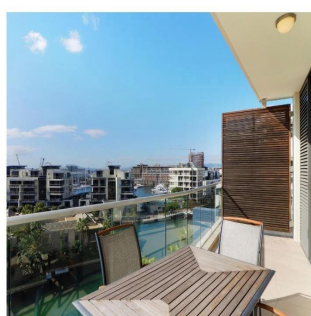

Penthouse

2 Bedroom Apartment For Rent In An Exclusive Estate In Waterfront

Zuid-Afrika, West-Kaap, Kaapstad, , , 8001,

MAANDELIJKSE HUURPRIJS

\$ 4200.00

VERKOOPPRIJS

\$ 0.00

🏠 146 qm 🏠 4 kamers 🛏️ 2 slaapkamers 🚿 2 badkamers

🏠 2 vloeren 📏 2 qm Landoppervlak 🅅 2 Parkeerplaatsen

Johannes Lategan

Village N Life Realty

Cape Town, South Africa - Plaatselike tijd

+27 825541741

GEM OF JULIETTE This stylish gem is situated in the heart of the exclusive Marina Estate. The unit is elevated with phenomenal views and comes with an open plan kitchen, living/dining area which leads onto a spacious balcony with awesome majestic views. Both en-suite bedrooms opens on to the balcony area. The estate is within walking distance of the famous V&A Waterfront which, has a wide selection of restaurants and entertainment. The Waterfront Marina offers access to 5 communal pools; gymnasium and 24/7 security.