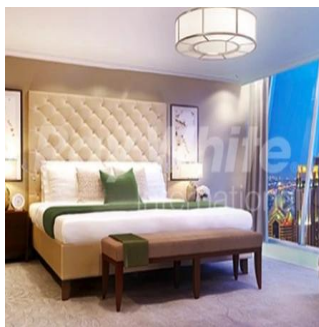

Joelle McMaster
Luxliv Property Group
Centurion, South Africa - Plaatselijke tijd

27 83 384 0618

A slice of luxury. Ray White International takes you inside one of the Downtown's most serene properties. 2 Bedroom plus maidsroom on high floor. Series 02 above 50th floor.