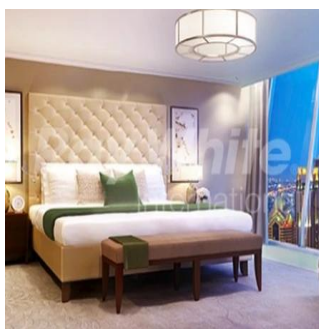

Joelle McMaster

Luxliv Property Group

Centurion, South Africa - Plaatselijke tijd

27 83 384 0618

A slice of luxury. Ray White International takes you inside one of the Downtown's most serene properties. 2 Bedroom plus maidsroom on high floor. Series 02 above 50th floor.