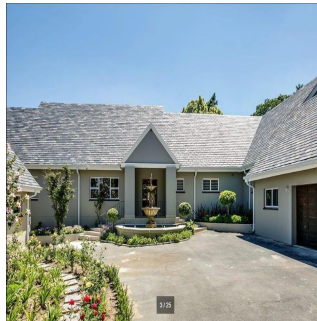

# Impressive 4 Bedroom Family House For Rent In Hyde Park

Maldiven, Zooneva Jani (Soneva Jani), Hangnaameedhoo, 2nd Rd, , 2196,

MAANDELIJKSE HUURPRIJS

**\$ 5466.00**

VERKOOPPRIJS

**\$ 0.00**

- 870 qm
- 9 kamers
- 4 slaapkamers
- 5 badkamers
- 5 vloeren
- 5 qm Landoppervlak
- 5 Parkeerplaatsen

**Ty Bello**  
Tttytr  
Abuja, Nigeria - Plaatselijke tijd

234 986543223

IMPRESSIVE 4 BEDROOM FAMILY HOME Flawless design with a neutral colour palette this single storey spectacular family home offers a setting with vistas of trees and stunning landscaped garden and water features. Clean lines characterize the modern fluidity allowing easy comfortable indoor/outdoor entertaining with bar on an extensive covered patio to sparkling pool and tennis court. Modern open plan kitchen and separate scullery and pantry with top quality finishes, central island, built-in coffee machine, integrated fridge/freezer and walk in fridge. 4 bedrooms are on the east wing with sliding doors opening to the garden. The master suite has a full bathroom, double shower and walking in dressing room. Security comprises of state of the art alarm system connected to mobile devices, CCTV, high perimeter walls with electric fencing, beams and double electric gates. Double automated garage, double carport and staff accommodation. The property also has a separate complete 2 bed cottage with separate entrance. Positioned on a large stand to maximize building this property presents a rare opportunity to realize one's own trophy home. In close proximity to Hyde Park Shopping Centre and available immediately!

## Voorzieningen Buitenshuis

24 uur beveiliging	Balkon	Volledig omheind	Garage
Aangelegde tuin	Zwembad	Tennisbaan	