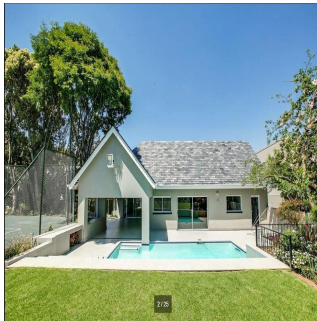

# Impressive 4 Bedroom Family House For Rent In Hyde Park

Maldiven, Zooneva Jani (Soneva Jani), Hangnaameedhoo, 2nd Rd, , 2196,

MAANDELIJKSE HUURPRIJS

**\$ 5466.00**

VERKOOPPRIJS

**\$ 0.00**

- 870 qm
- 9 kamers
- 4 slaapkamers
- 5 badkamers
- 5 vloeren
- 5 qm Landoppervlak
- 5 Parkeerplaatsen

**Ty Bello**  
Tttytr  
Abuja, Nigeria - Plaatselijke tijd

234 986543223

IMPRESSIVE 4 BEDROOM FAMILY HOME Flawless design with a neutral colour palette this single storey spectacular family home offers a setting with vistas of trees and stunning landscaped garden and water features. Clean lines characterize the modern fluidity allowing easy comfortable indoor/outdoor entertaining with bar on an extensive covered patio to sparkling pool and tennis court. Modern open plan kitchen and separate scullery and pantry with top quality finishes, central island, built-in coffee machine, integrated fridge/freezer and walk in fridge. 4 bedrooms are on the east wing with sliding doors opening to the garden. The master suite has a full bathroom, double shower and walking in dressing room. Security comprises of state of the art alarm system connected to mobile devices, CCTV, high perimeter walls with electric fencing, beams and double electric gates. Double automated garage, double carport and staff accommodation. The property also has a separate complete 2 bed cottage with separate entrance. Positioned on a large stand to maximize building this property presents a rare opportunity to realize one's own trophy home. In close proximity to Hyde Park Shopping Centre and available immediately!

## Voorzieningen Buitenshuis

24 uur beveiliging	Balkon	Volledig omheind	Garage
Aangelegde tuin	Zwembad	Tennisbaan	