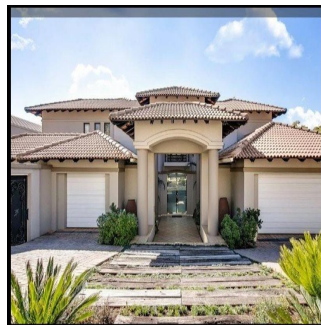

Penthouse

Beautiful 4 Bedroom House For Rent In Morningside

Zuid-Afrika, West-Kaap, Plettenberg Baai, W Rd S, , 2057,

MAANDELIJKSE HUURPRIJS

USD 7279.00

VERKOOPPRIJS

USD 0.00

- 🏠 900 qm
- 🏠 8 kamers
- 🚗 4 slaapkamers
- 🚿 4 badkamers
- 🏠 4 vloeren
- 📐 4 qm Landoppervlak
- 🅅 4 Parkeerplaatsen

Ty Bello
Tttytr
Abuja, Nigeria - Plaatselijke tijd

📞 234 986543223

UNRIVALLED LIVING IN PRESTIGIOUS CLOUDS END This beautiful home is located on the largest stand in the sought after Clouds End. There are 4 well-proportioned bedrooms, with the master being a suite. There is a built in study/library downstairs and an underground basement that can be used as a cinema. Back-up generator, piped surround sound and walk in cold room complete the value proposition. Security is unrivalled with 24hr guards, dedicated car patrol in the complex, high perimeter walls with 2 meter electric fencing, CCTV, and high end alarm system. Convenience is assured with shopping and entertainment just 2 minutes away. Schools in close proximity include Crawford, St Stithians, King Davids, Redhill, Bressure House, British International School and the French School.