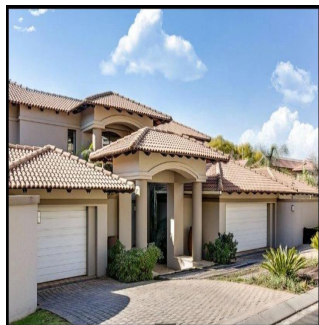

Penthouse

Beautiful 4 Bedroom House For Rent In Morningside

Zuid-Afrika, West-Kaap, Plettenberg Baai, W Rd S, , 2057,

MAANDELIJKSE HUURPRIJS

USD 7279.00

VERKOOPPRIJS

USD 0.00

- 🏠 900 qm
- 🏠 8 kamers
- 🚗 4 slaapkamers
- 🚿 4 badkamers
- 🏠 4 vloeren
- 📐 4 qm Landoppervlak
- 🅅 4 Parkeerplaatsen

Ty Bello
Tttyr
Abuja, Nigeria - Plaatselijke tijd

📞 234 986543223

UNRIVALLED LIVING IN PRESTIGIOUS CLOUDS END This beautiful home is located on the largest stand in the sought after Clouds End. There are 4 well-proportioned bedrooms, with the master being a suite. There is a built in study/library downstairs and an underground basement that can be used as a cinema. Back-up generator, piped surround sound and walk in cold room complete the value proposition. Security is unrivalled with 24hr guards, dedicated car patrol in the complex, high perimeter walls with 2 meter electric fencing, CCTV, and high end alarm system. Convenience is assured with shopping and entertainment just 2 minutes away. Schools in close proximity include Crawford, St Stithians, King Davids, Redhill, Bressure House, British International School and the French School.

Verkrijgbaar Bij: 27.05.2019

Vloeren: 4 Vloeren: 4 Bouwjaar: 2017 Parkeerplaatsen: 4 Bouwjaar: 2017

Type: Kantoor

Voorzieningen

ID Identificación de la propiedad Alarmsysteem Cctv

Voorzieningen Buitenshuis

24 uur beveiliging Balkon Binnenplaats Volledig omheind
Garage Open Ruimte