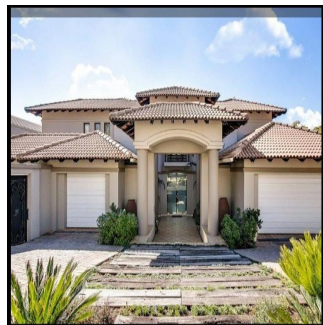

Penthouse

Beautiful 4 Bedroom House For Rent In Morningside

Zuid-Afrika, West-Kaap, Plettenberg Baai, W Rd S, , 2057,

MAANDELIJKSE HUURPRIJS

USD 7279.00

VERKOOPPRIJS

USD 0.00

- 🏠 900 qm
- 🏠 8 kamers
- 🚗 4 slaapkamers
- 🚿 4 badkamers
- 🏠 4 vloeren
- 📐 4 qm Landoppervlak
- 🅅 4 Parkeerplaatsen

Ty Bello
Tttyr
Abuja, Nigeria - Plaatselijke tijd

📞 234 986543223

UNRIVALLED LIVING IN PRESTIGIOUS CLOUDS END This beautiful home is located on the largest stand in the sought after Clouds End. There are 4 well-proportioned bedrooms, with the master being a suite. There is a built in study/library downstairs and an underground basement that can be used as a cinema. Back-up generator, piped surround sound and walk in cold room complete the value proposition. Security is unrivalled with 24hr guards, dedicated car patrol in the complex, high perimeter walls with 2 meter electric fencing, CCTV, and high end alarm system. Convenience is assured with shopping and entertainment just 2 minutes away. Schools in close proximity include Crawford, St Stithians, King Davids, Redhill, Bressure House, British International School and the French School.